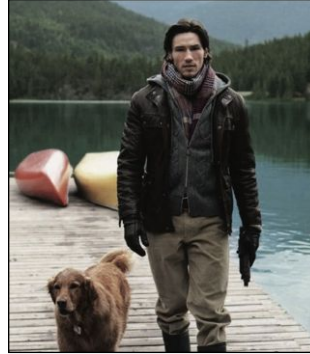

CHOSEN MODEL MANAGEMENT NELSON VANCE

HEIGHT: 6'2" HAIR: DARK BROWN EYES: BROWN SUIT: 42" LENGTH: L SHIRT: 15" SLEEVE: 40" WAIST: 31" INSEAM: 34" SHOE: 10

CHOSEN MODEL MANAGEMENT NELSON VANCE

HEIGHT: 6'2" HAIR: DARK BROWN EYES: BROWN SUIT: 42" LENGTH: L SHIRT: 15" SLEEVE: 40" WAIST: 31" INSEAM: 34" SHOE: 10