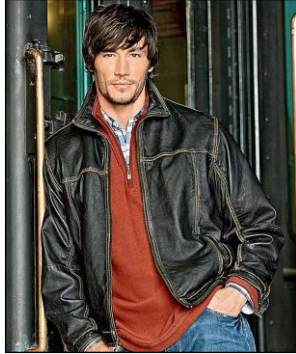

CHOSEN MODEL MANAGEMENT NELSON VANCE

HEIGHT: 6'2" HAIR: DARK BROWN EYES: BROWN SUIT: 42" LENGTH: L SHIRT: 15" SLEEVE: 40" WAIST: 31" INSEAM: 34" SHOE: 10

CHOSEN MODEL MANAGEMENT NELSON VANCE

HEIGHT: 6'2" HAIR: DARK BROWN EYES: BROWN SUIT: 42" LENGTH: L SHIRT: 15" SLEEVE: 40" WAIST: 31" INSEAM: 34" SHOE: 10