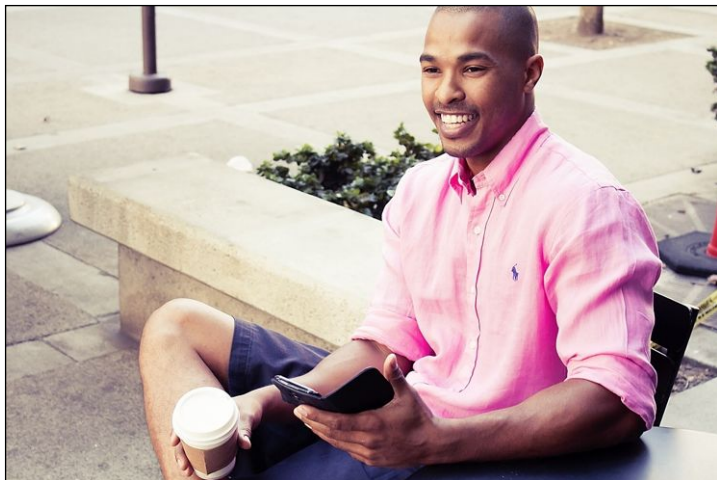

# CHOSEN MODEL MANAGEMENT AJ DUNBAR

HEIGHT: 5'11" HAIR: BLACK EYES: BROWN SUIT: 40" LENGTH: R SHIRT: 15" SLEEVE: 34" WAIST: 30" INSEAM: 31" SHOE: 10

# CHOSEN MODEL MANAGEMENT AJ DUNBAR

HEIGHT: 5'11" HAIR: BLACK EYES: BROWN SUIT: 40" LENGTH: R SHIRT: 15" SLEEVE: 34" WAIST: 30" INSEAM: 31" SHOE: 10

CHOSEN MODEL MANAGEMENT  
**AJ DUNBAR**

HEIGHT: 5'11" HAIR: BLACK EYES: BROWN SUIT: 40" LENGTH: R SHIRT: 15" SLEEVE: 34" WAIST: 30" INSEAM: 31" SHOE: 10