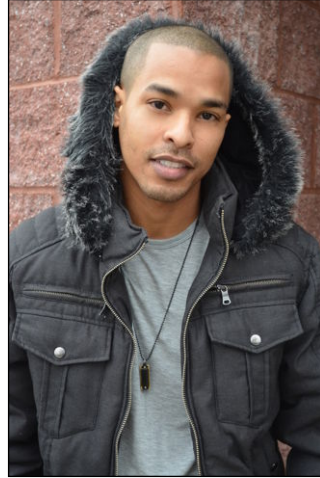

# CHOSEN MODEL MANAGEMENT AJ DUNBAR

HEIGHT: 5'11" HAIR: BLACK EYES: BROWN SUIT: 40" LENGTH: R SHIRT: 15" SLEEVE: 34" WAIST: 30" INSEAM: 31" SHOE: 10

# CHOSEN MODEL MANAGEMENT AJ DUNBAR

HEIGHT: 5'11" HAIR: BLACK EYES: BROWN SUIT: 40" LENGTH: R SHIRT: 15" SLEEVE: 34" WAIST: 30" INSEAM: 31" SHOE: 10

CHOSEN MODEL MANAGEMENT  
**AJ DUNBAR**

HEIGHT: 5'11" HAIR: BLACK EYES: BROWN SUIT: 40" LENGTH: R SHIRT: 15" SLEEVE: 34" WAIST: 30" INSEAM: 31" SHOE: 10