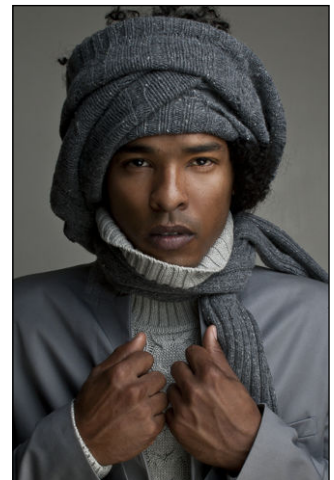

# CHOSEN MODEL MANAGEMENT AJ DUNBAR

HEIGHT: 5'11" HAIR: BLACK EYES: BROWN SUIT: 40" LENGTH: R SHIRT: 15" SLEEVE: 34" WAIST: 30" INSEAM: 31" SHOE: 10

# CHOSEN MODEL MANAGEMENT AJ DUNBAR

HEIGHT: 5'11" HAIR: BLACK EYES: BROWN SUIT: 40" LENGTH: R SHIRT: 15" SLEEVE: 34" WAIST: 30" INSEAM: 31" SHOE: 10

CHOSEN MODEL MANAGEMENT  
**AJ DUNBAR**

HEIGHT: 5'11" HAIR: BLACK EYES: BROWN SUIT: 40" LENGTH: R SHIRT: 15" SLEEVE: 34" WAIST: 30" INSEAM: 31" SHOE: 10