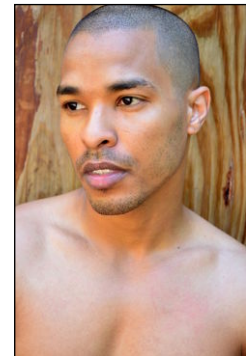

CHOSEN MODEL MANAGEMENT AJ DUNBAR

HEIGHT: 5'11" HAIR: BLACK EYES: BROWN SUIT: 40" LENGTH: R SHIRT: 15" SLEEVE: 34" WAIST: 30" INSEAM: 31" SHOE: 10

CHOSEN MODEL MANAGEMENT
AJ DUNBAR

HEIGHT: 5'11" HAIR: BLACK EYES: BROWN SUIT: 40" LENGTH: R SHIRT: 15" SLEEVE: 34" WAIST: 30" INSEAM: 31" SHOE: 10