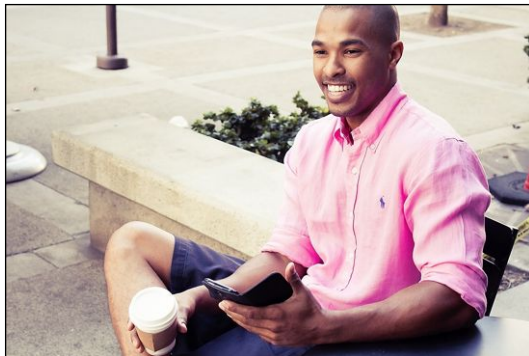

CHOSEN MODEL MANAGEMENT AJ DUNBAR

HEIGHT: 5'11" HAIR: BLACK EYES: BROWN SUIT: 40" LENGTH: R SHIRT: 15" SLEEVE: 34" WAIST: 30" INSEAM: 31" SHOE: 10

CHOSEN MODEL MANAGEMENT
AJ DUNBAR

HEIGHT: 5'11" HAIR: BLACK EYES: BROWN SUIT: 40" LENGTH: R SHIRT: 15" SLEEVE: 34" WAIST: 30" INSEAM: 31" SHOE: 10