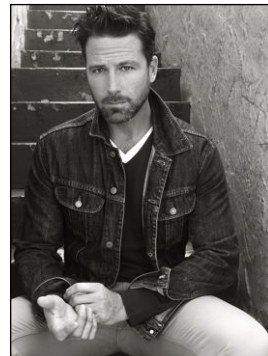

# CHOSEN MODEL MANAGEMENT JASON MCALISTER

HEIGHT: 6'2" HAIR: BROWN EYES: BLUE SUIT: 41" LENGTH: L SHIRT: 16" SLEEVE: 34" WAIST: 32" INSEAM: 34" SHOE: 12

CHOSEN MODEL MANAGEMENT  
**JASON MCALISTER**

HEIGHT: 6'2" HAIR: BROWN EYES: BLUE SUIT: 41" LENGTH: L SHIRT: 16" SLEEVE: 34" WAIST: 32" INSEAM: 34" SHOE: 12