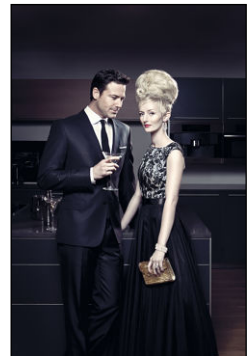

# CHOSEN MODEL MANAGEMENT JASON MCALISTER

HEIGHT: 6'2" HAIR: BROWN EYES: BLUE SUIT: 41" LENGTH: L SHIRT: 16" SLEEVE: 34" WAIST: 32" INSEAM: 34" SHOE: 12

CHOSEN MODEL MANAGEMENT  
**JASON MCALISTER**

HEIGHT: 6'2" HAIR: BROWN EYES: BLUE SUIT: 41" LENGTH: L SHIRT: 16" SLEEVE: 34" WAIST: 32" INSEAM: 34" SHOE: 12