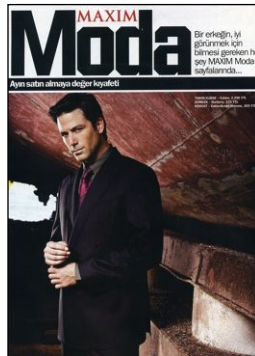

# CHOSEN MODEL MANAGEMENT JASON MCALISTER

HEIGHT: 6'2" HAIR: BROWN EYES: BLUE SUIT: 41" LENGTH: L SHIRT: 16" SLEEVE: 34" WAIST: 32" INSEAM: 34" SHOE: 12

CHOSEN MODEL MANAGEMENT  
**JASON MCALISTER**

HEIGHT: 6'2" HAIR: BROWN EYES: BLUE SUIT: 41" LENGTH: L SHIRT: 16" SLEEVE: 34" WAIST: 32" INSEAM: 34" SHOE: 12