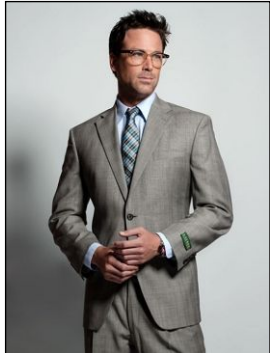

# CHOSEN MODEL MANAGEMENT JASON MCALISTER

HEIGHT: 6'2" HAIR: BROWN EYES: BLUE SUIT: 41" LENGTH: L SHIRT: 16" SLEEVE: 34" WAIST: 32" INSEAM: 34" SHOE: 12

CHOSEN MODEL MANAGEMENT  
**JASON MCALISTER**

HEIGHT: 6'2" HAIR: BROWN EYES: BLUE SUIT: 41" LENGTH: L SHIRT: 16" SLEEVE: 34" WAIST: 32" INSEAM: 34" SHOE: 12