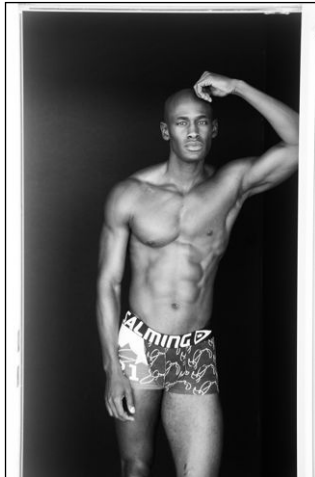

CHOSEN MODEL MANAGEMENT  
**FRED TOWNSEND**

HEIGHT: 6'0.5" HAIR: BALD EYES: BROWN SUIT: 40" LENGTH: L SHIRT: 16" SLEEVE: 35" WAIST: 30" SHOE: 11.5

CHOSEN MODEL MANAGEMENT  
**FRED TOWNSEND**

HEIGHT: 6'0.5" HAIR: BALD EYES: BROWN SUIT: 40" LENGTH: L SHIRT: 16" SLEEVE: 35" WAIST: 30" SHOE: 11.5

CHOSEN MODEL MANAGEMENT  
**FRED TOWNSEND**

HEIGHT: 6'0.5" HAIR: BALD EYES: BROWN SUIT: 40" LENGTH: L SHIRT: 16" SLEEVE: 35" WAIST: 30" SHOE: 11.5

---