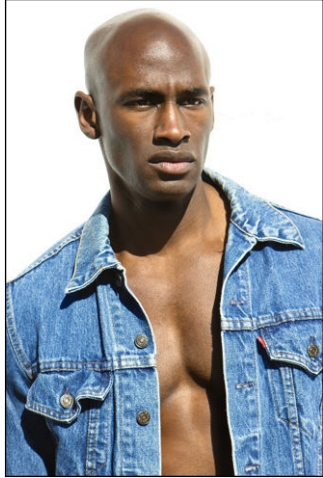

CHOSEN MODEL MANAGEMENT  
**FRED TOWNSEND**

HEIGHT: 6'0.5" HAIR: BALD EYES: BROWN SUIT: 40" LENGTH: L SHIRT: 16" SLEEVE: 35" WAIST: 30" SHOE: 11.5

CHOSEN MODEL MANAGEMENT  
**FRED TOWNSEND**

HEIGHT: 6'0.5" HAIR: BALD EYES: BROWN SUIT: 40" LENGTH: L SHIRT: 16" SLEEVE: 35" WAIST: 30" SHOE: 11.5

CHOSEN MODEL MANAGEMENT  
**FRED TOWNSEND**

HEIGHT: 6'0.5" HAIR: BALD EYES: BROWN SUIT: 40" LENGTH: L SHIRT: 16" SLEEVE: 35" WAIST: 30" SHOE: 11.5

---