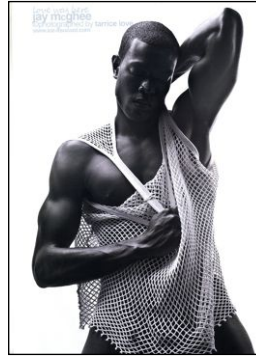

# CHOSEN MODEL MANAGEMENT JAY MCGEE

HEIGHT: 6'1" HAIR: BROWN EYES: BROWN SUIT: 38" LENGTH: L SHIRT: 15" SLEEVE: 35" WAIST: 28" INSEAM: 33" SHOE: 11

# CHOSEN MODEL MANAGEMENT JAY MCGEE

HEIGHT: 6'1" HAIR: BROWN EYES: BROWN SUIT: 38" LENGTH: L SHIRT: 15" SLEEVE: 35" WAIST: 28" INSEAM: 33" SHOE: 11

CHOSEN MODEL MANAGEMENT  
**JAY MCGEE**

HEIGHT: 6'1" HAIR: BROWN EYES: BROWN SUIT: 38" LENGTH: L SHIRT: 15" SLEEVE: 35" WAIST: 28" INSEAM: 33" SHOE: 11