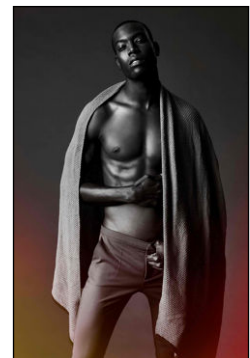

# CHOSEN MODEL MANAGEMENT JAY MCGEE

HEIGHT: 6'1" HAIR: BROWN EYES: BROWN SUIT: 38" LENGTH: L SHIRT: 15" SLEEVE: 35" WAIST: 28" INSEAM: 33" SHOE: 11

# CHOSEN MODEL MANAGEMENT JAY MCGEE

HEIGHT: 6'1" HAIR: BROWN EYES: BROWN SUIT: 38" LENGTH: L SHIRT: 15" SLEEVE: 35" WAIST: 28" INSEAM: 33" SHOE: 11

CHOSEN MODEL MANAGEMENT  
**JAY MCGEE**

HEIGHT: 6'1" HAIR: BROWN EYES: BROWN SUIT: 38" LENGTH: L SHIRT: 15" SLEEVE: 35" WAIST: 28" INSEAM: 33" SHOE: 11