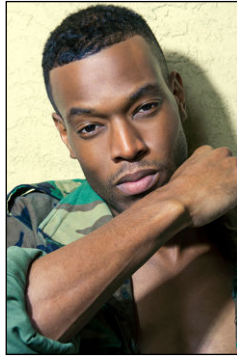

# CHOSEN MODEL MANAGEMENT JAY MCGEE

HEIGHT: 6'1" HAIR: BROWN EYES: BROWN SUIT: 38" LENGTH: L SHIRT: 15" SLEEVE: 35" WAIST: 28" INSEAM: 33" SHOE: 11

# CHOSEN MODEL MANAGEMENT JAY MCGEE

HEIGHT: 6'1" HAIR: BROWN EYES: BROWN SUIT: 38" LENGTH: L SHIRT: 15" SLEEVE: 35" WAIST: 28" INSEAM: 33" SHOE: 11

CHOSEN MODEL MANAGEMENT  
**JAY MCGEE**

HEIGHT: 6'1" HAIR: BROWN EYES: BROWN SUIT: 38" LENGTH: L SHIRT: 15" SLEEVE: 35" WAIST: 28" INSEAM: 33" SHOE: 11