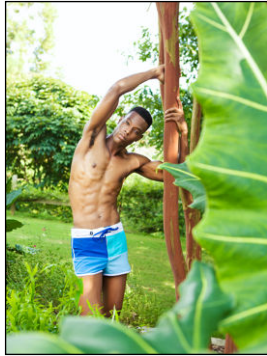

# CHOSEN MODEL MANAGEMENT JAY MCGEE

HEIGHT: 6'1" HAIR: BROWN EYES: BROWN SUIT: 38" LENGTH: L SHIRT: 15" SLEEVE: 35" WAIST: 28" INSEAM: 33" SHOE: 11

# CHOSEN MODEL MANAGEMENT JAY MCGEE

HEIGHT: 6'1" HAIR: BROWN EYES: BROWN SUIT: 38" LENGTH: L SHIRT: 15" SLEEVE: 35" WAIST: 28" INSEAM: 33" SHOE: 11

CHOSEN MODEL MANAGEMENT  
**JAY MCGEE**

HEIGHT: 6'1" HAIR: BROWN EYES: BROWN SUIT: 38" LENGTH: L SHIRT: 15" SLEEVE: 35" WAIST: 28" INSEAM: 33" SHOE: 11