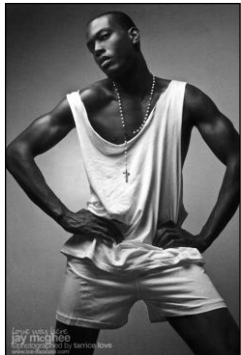

# CHOSEN MODEL MANAGEMENT JAY MCGEE

HEIGHT: 6'1" HAIR: BROWN EYES: BROWN SUIT: 38" LENGTH: L SHIRT: 15" SLEEVE: 35" WAIST: 28" INSEAM: 33" SHOE: 11

# CHOSEN MODEL MANAGEMENT JAY MCGEE

HEIGHT: 6'1" HAIR: BROWN EYES: BROWN SUIT: 38" LENGTH: L SHIRT: 15" SLEEVE: 35" WAIST: 28" INSEAM: 33" SHOE: 11

CHOSEN MODEL MANAGEMENT  
**JAY MCGEE**

HEIGHT: 6'1" HAIR: BROWN EYES: BROWN SUIT: 38" LENGTH: L SHIRT: 15" SLEEVE: 35" WAIST: 28" INSEAM: 33" SHOE: 11