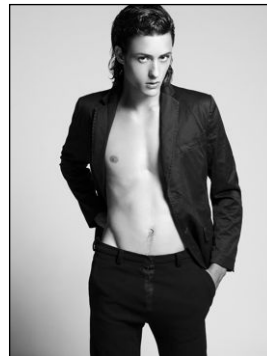

CHOSEN MODEL MANAGEMENT
MATTHEW RIGGS

HEIGHT: 6'1" HAIR: BROWN EYES: BROWN SUIT: 40" LENGTH: R SHIRT: 15" SLEEVE: 33" WAIST: 30" INSEAM: 32" SHOE: 10.5

CHOSEN MODEL MANAGEMENT
MATTHEW RIGGS

HEIGHT: 6'1" HAIR: BROWN EYES: BROWN SUIT: 40" LENGTH: R SHIRT: 15" SLEEVE: 33" WAIST: 30" INSEAM: 32" SHOE: 10.5