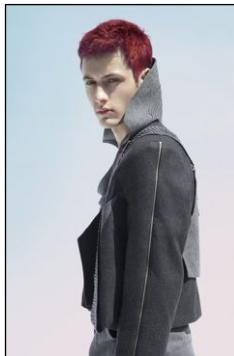

CHOSEN MODEL MANAGEMENT
MATTHEW RIGGS

HEIGHT: 6'1" HAIR: BROWN EYES: BROWN SUIT: 40" LENGTH: R SHIRT: 15" SLEEVE: 33" WAIST: 30" INSEAM: 32" SHOE: 10.5

CHOSEN MODEL MANAGEMENT
MATTHEW RIGGS

HEIGHT: 6'1" HAIR: BROWN EYES: BROWN SUIT: 40" LENGTH: R SHIRT: 15" SLEEVE: 33" WAIST: 30" INSEAM: 32" SHOE: 10.5