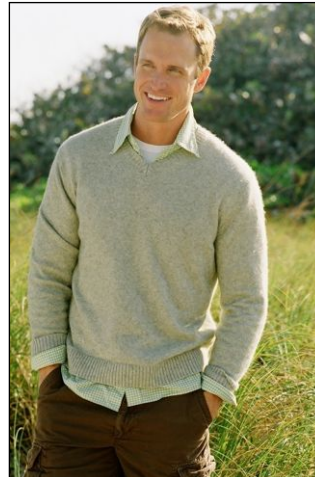

# CHOSEN MODEL MANAGEMENT SCOT SANBORN

HEIGHT: 6'2" HAIR: BLONDE EYES: BLUE SUIT: 42" LENGTH: L SHIRT: 15.5" SLEEVE: 35" WAIST: 32" INSEAM: 33" SHOE: 12

CHOSEN MODEL MANAGEMENT  
**SCOT SANBORN**

HEIGHT: 6'2" HAIR: BLONDE EYES: BLUE SUIT: 42" LENGTH: L SHIRT: 15.5" SLEEVE: 35" WAIST: 32" INSEAM: 33" SHOE: 12

CHOSEN MODEL MANAGEMENT  
**SCOT SANBORN**

HEIGHT: 6'2" HAIR: BLONDE EYES: BLUE SUIT: 42" LENGTH: L SHIRT: 15.5" SLEEVE: 35" WAIST: 32" INSEAM: 33" SHOE: 12

---