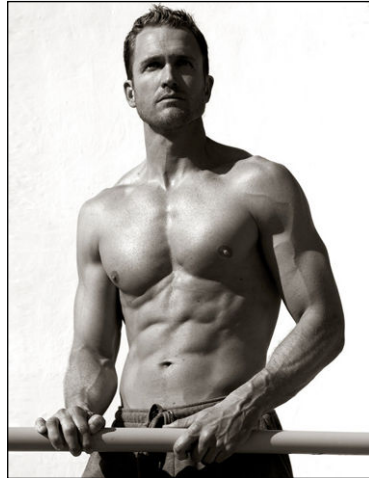

# CHOSEN MODEL MANAGEMENT SCOT SANBORN

HEIGHT: 6'2" HAIR: BLONDE EYES: BLUE SUIT: 42" LENGTH: L SHIRT: 15.5" SLEEVE: 35" WAIST: 32" INSEAM: 33" SHOE: 12

CHOSEN MODEL MANAGEMENT  
**SCOT SANBORN**

HEIGHT: 6'2" HAIR: BLONDE EYES: BLUE SUIT: 42" LENGTH: L SHIRT: 15.5" SLEEVE: 35" WAIST: 32" INSEAM: 33" SHOE: 12

CHOSEN MODEL MANAGEMENT  
**SCOT SANBORN**

HEIGHT: 6'2" HAIR: BLONDE EYES: BLUE SUIT: 42" LENGTH: L SHIRT: 15.5" SLEEVE: 35" WAIST: 32" INSEAM: 33" SHOE: 12

---