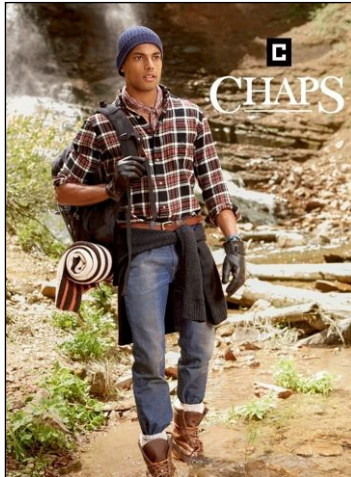

CHOSEN MODEL MANAGEMENT
SEAN MYRIE

HEIGHT: 6' HAIR: BLACK EYES: BROWN SUIT: 38" LENGTH: L SHIRT: 15.5" SLEEVE: 35" WAIST: 32" INSEAM: 32" SHOE: 11

CHOSEN MODEL MANAGEMENT SEAN MYRIE

HEIGHT: 6' HAIR: BLACK EYES: BROWN SUIT: 38" LENGTH: L SHIRT: 15.5" SLEEVE: 35" WAIST: 32" INSEAM: 32" SHOE: 11

CHOSEN MODEL MANAGEMENT SEAN MYRIE

HEIGHT: 6' HAIR: BLACK EYES: BROWN SUIT: 38" LENGTH: L SHIRT: 15.5" SLEEVE: 35" WAIST: 32" INSEAM: 32" SHOE: 11