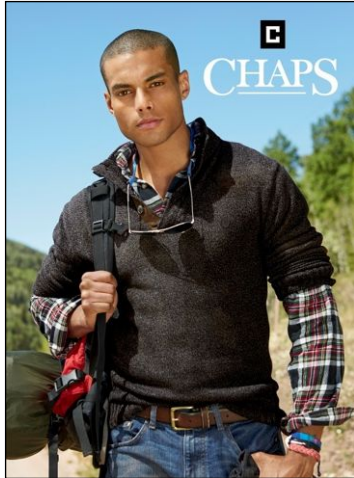

CHOSEN MODEL MANAGEMENT
SEAN MYRIE

HEIGHT: 6' HAIR: BLACK EYES: BROWN SUIT: 38" LENGTH: L SHIRT: 15.5" SLEEVE: 35" WAIST: 32" INSEAM: 32" SHOE: 11

CHOSEN MODEL MANAGEMENT SEAN MYRIE

HEIGHT: 6' HAIR: BLACK EYES: BROWN SUIT: 38" LENGTH: L SHIRT: 15.5" SLEEVE: 35" WAIST: 32" INSEAM: 32" SHOE: 11

CHOSEN MODEL MANAGEMENT SEAN MYRIE

HEIGHT: 6' HAIR: BLACK EYES: BROWN SUIT: 38" LENGTH: L SHIRT: 15.5" SLEEVE: 35" WAIST: 32" INSEAM: 32" SHOE: 11