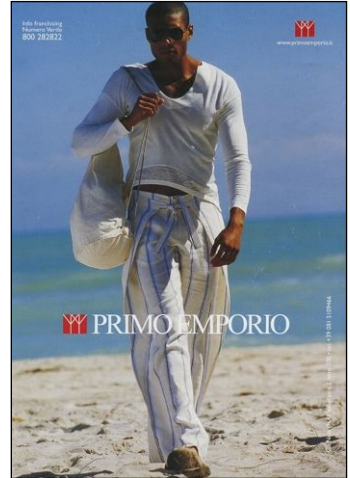

CHOSEN MODEL MANAGEMENT
SEAN MYRIE

HEIGHT: 6' HAIR: BLACK EYES: BROWN SUIT: 38" LENGTH: L SHIRT: 15.5" SLEEVE: 35" WAIST: 32" INSEAM: 32" SHOE: 11

CHOSEN MODEL MANAGEMENT SEAN MYRIE

HEIGHT: 6' HAIR: BLACK EYES: BROWN SUIT: 38" LENGTH: L SHIRT: 15.5" SLEEVE: 35" WAIST: 32" INSEAM: 32" SHOE: 11

CHOSEN MODEL MANAGEMENT SEAN MYRIE

HEIGHT: 6' HAIR: BLACK EYES: BROWN SUIT: 38" LENGTH: L SHIRT: 15.5" SLEEVE: 35" WAIST: 32" INSEAM: 32" SHOE: 11