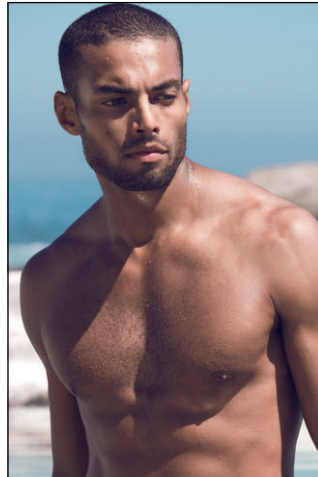

CHOSEN MODEL MANAGEMENT
SEAN MYRIE

HEIGHT: 6' HAIR: BLACK EYES: BROWN SUIT: 38" LENGTH: L SHIRT: 15.5" SLEEVE: 35" WAIST: 32" INSEAM: 32" SHOE: 11

CHOSEN MODEL MANAGEMENT SEAN MYRIE

HEIGHT: 6' HAIR: BLACK EYES: BROWN SUIT: 38" LENGTH: L SHIRT: 15.5" SLEEVE: 35" WAIST: 32" INSEAM: 32" SHOE: 11

CHOSEN MODEL MANAGEMENT SEAN MYRIE

HEIGHT: 6' HAIR: BLACK EYES: BROWN SUIT: 38" LENGTH: L SHIRT: 15.5" SLEEVE: 35" WAIST: 32" INSEAM: 32" SHOE: 11