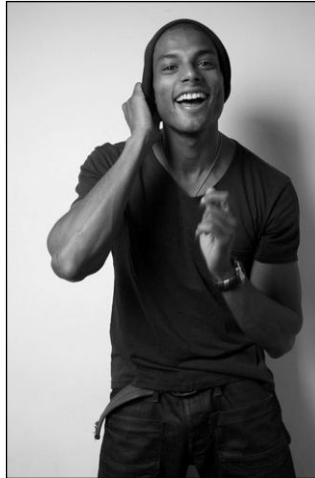

CHOSEN MODEL MANAGEMENT
SEAN MYRIE

HEIGHT: 6' HAIR: BLACK EYES: BROWN SUIT: 38" LENGTH: L SHIRT: 15.5" SLEEVE: 35" WAIST: 32" INSEAM: 32" SHOE: 11

CHOSEN MODEL MANAGEMENT SEAN MYRIE

HEIGHT: 6' HAIR: BLACK EYES: BROWN SUIT: 38" LENGTH: L SHIRT: 15.5" SLEEVE: 35" WAIST: 32" INSEAM: 32" SHOE: 11

CHOSEN MODEL MANAGEMENT SEAN MYRIE

HEIGHT: 6' HAIR: BLACK EYES: BROWN SUIT: 38" LENGTH: L SHIRT: 15.5" SLEEVE: 35" WAIST: 32" INSEAM: 32" SHOE: 11