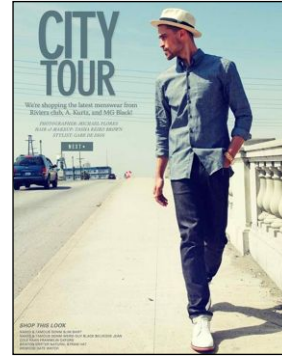

CHOSEN MODEL MANAGEMENT VICTOR ROSS

HEIGHT: 6' HAIR: BLACK EYES: BROWN SUIT: 38" LENGTH: L SHIRT: 15.5" SLEEVE: 35" WAIST: 32" INSEAM: 32" SHOE: 11

CHOSEN MODEL MANAGEMENT VICTOR ROSS

HEIGHT: 6' HAIR: BLACK EYES: BROWN SUIT: 38" LENGTH: L SHIRT: 15.5" SLEEVE: 35" WAIST: 32" INSEAM: 32" SHOE: 11