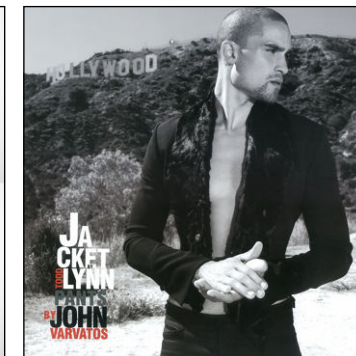

CHOSEN MODEL MANAGEMENT VICTOR ROSS

HEIGHT: 6' HAIR: BLACK EYES: BROWN SUIT: 38" LENGTH: L SHIRT: 15.5" SLEEVE: 35" WAIST: 32" INSEAM: 32" SHOE: 11

CHOSEN MODEL MANAGEMENT VICTOR ROSS

HEIGHT: 6' HAIR: BLACK EYES: BROWN SUIT: 38" LENGTH: L SHIRT: 15.5" SLEEVE: 35" WAIST: 32" INSEAM: 32" SHOE: 11