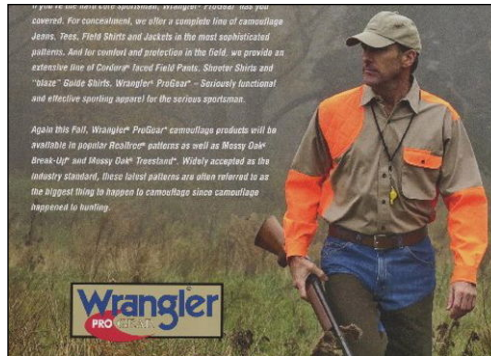

# CHOSEN MODEL MANAGEMENT ROBERT GRESHAM

HEIGHT: 6'2" HAIR: SALT & PEPPER EYES: GREEN SUIT: 42" LENGTH: L SHIRT: 16" SLEEVE: 35" WAIST: 32" INSEAM: 34" SHOE: 11