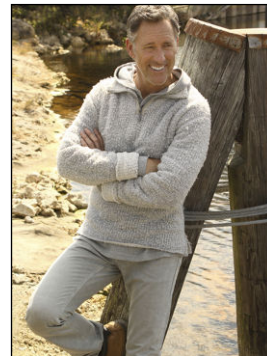

# CHOSEN MODEL MANAGEMENT ROBERT GRESHAM

HEIGHT: 6'2" HAIR: SALT & PEPPER EYES: GREEN SUIT: 42" LENGTH: L SHIRT: 16" SLEEVE: 35" WAIST: 32" INSEAM: 34" SHOE: 11