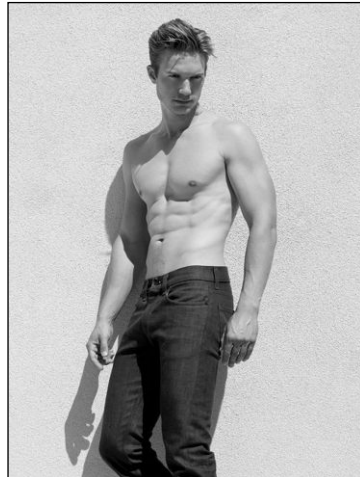

CHOSEN MODEL MANAGEMENT DAVID MCKAY

HEIGHT: 6'1" HAIR: BLONDE EYES: GREEN SUIT: 40" LENGTH: L SHIRT: 15.5" SLEEVE: 35" WAIST: 31" INSEAM: 33" SHOE: 11

CHOSEN MODEL MANAGEMENT DAVID MCKAY

HEIGHT: 6'1" HAIR: BLONDE EYES: GREEN SUIT: 40" LENGTH: L SHIRT: 15.5" SLEEVE: 35" WAIST: 31" INSEAM: 33" SHOE: 11

CHOSEN MODEL MANAGEMENT DAVID MCKAY

HEIGHT: 6'1" HAIR: BLONDE EYES: GREEN SUIT: 40" LENGTH: L SHIRT: 15.5" SLEEVE: 35" WAIST: 31" INSEAM: 33" SHOE: 11