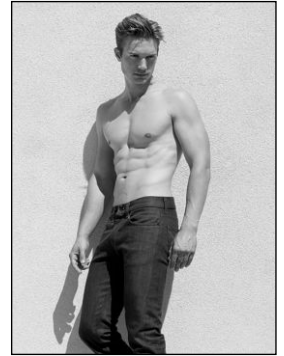

# CHOSEN MODEL MANAGEMENT DAVID MCKAY

HEIGHT: 6'1" HAIR: BLONDE EYES: GREEN SUIT: 40" LENGTH: L SHIRT: 15.5" SLEEVE: 35" WAIST: 31" INSEAM: 33" SHOE: 11