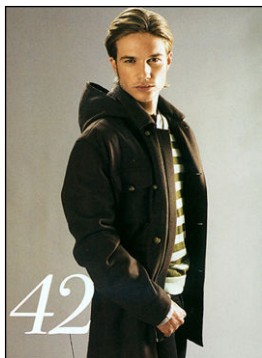

# CHOSEN MODEL MANAGEMENT DAVID MCKAY

HEIGHT: 6'1" HAIR: BLONDE EYES: GREEN SUIT: 40" LENGTH: L SHIRT: 15.5" SLEEVE: 35" WAIST: 31" INSEAM: 33" SHOE: 11