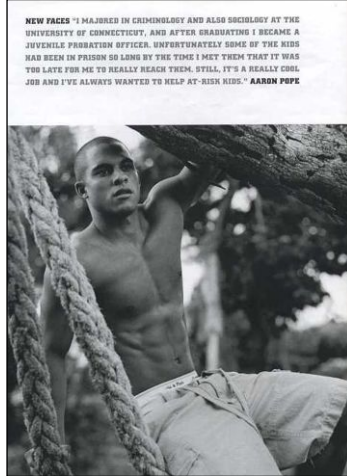

CHOSEN MODEL MANAGEMENT AARON POPE

HEIGHT: 6'1" HAIR: BLACK EYES: BROWN SUIT: 40" LENGTH: R SHIRT: 15.5" SLEEVE: 33" WAIST: 32" INSEAM: 32" SHOE: 10.5

CHOSEN MODEL MANAGEMENT

AARON POPE

HEIGHT: 6'1" HAIR: BLACK EYES: BROWN SUIT: 40" LENGTH: R SHIRT: 15.5" SLEEVE: 33" WAIST: 32" INSEAM: 32" SHOE: 10.5