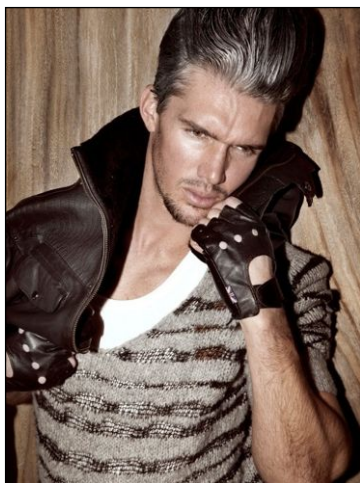

CHOSEN MODEL MANAGEMENT
TYLER MARTIN

HEIGHT: 6'2" HAIR: SALT & PEPPER EYES: HAZEL SUIT: 40" LENGTH: L SHIRT: 15.5" SLEEVE: 35" WAIST: 32" INSEAM: 34" SHOE: 13

CHOSEN MODEL MANAGEMENT
TYLER MARTIN

HEIGHT: 6'2" HAIR: SALT & PEPPER EYES: HAZEL SUIT: 40" LENGTH: L SHIRT: 15.5" SLEEVE: 35" WAIST: 32" INSEAM: 34" SHOE: 13