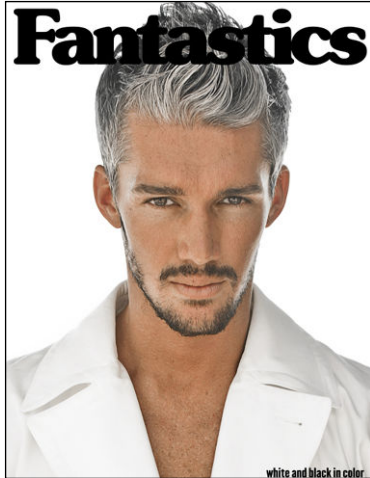

CHOSEN MODEL MANAGEMENT
TYLER MARTIN

HEIGHT: 6'2" HAIR: SALT & PEPPER EYES: HAZEL SUIT: 40" LENGTH: L SHIRT: 15.5" SLEEVE: 35" WAIST: 32" INSEAM: 34" SHOE: 13

CHOSEN MODEL MANAGEMENT
TYLER MARTIN

HEIGHT: 6'2" HAIR: SALT & PEPPER EYES: HAZEL SUIT: 40" LENGTH: L SHIRT: 15.5" SLEEVE: 35" WAIST: 32" INSEAM: 34" SHOE: 13