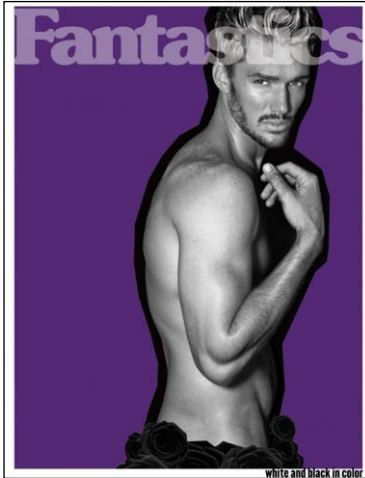

CHOSEN MODEL MANAGEMENT
TYLER MARTIN

HEIGHT: 6'2" HAIR: SALT & PEPPER EYES: HAZEL SUIT: 40" LENGTH: L SHIRT: 15.5" SLEEVE: 35" WAIST: 32" INSEAM: 34" SHOE: 13

CHOSEN MODEL MANAGEMENT
TYLER MARTIN

HEIGHT: 6'2" HAIR: SALT & PEPPER EYES: HAZEL SUIT: 40" LENGTH: L SHIRT: 15.5" SLEEVE: 35" WAIST: 32" INSEAM: 34" SHOE: 13