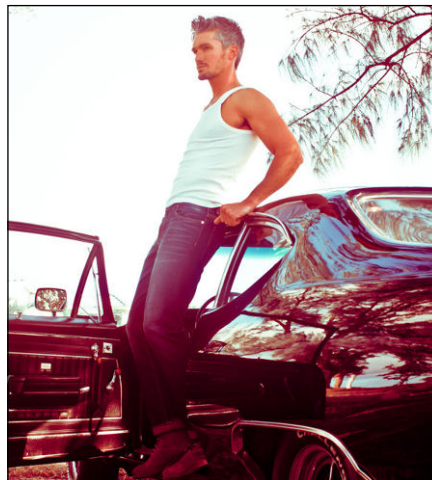

CHOSEN MODEL MANAGEMENT
TYLER MARTIN

HEIGHT: 6'2" HAIR: SALT & PEPPER EYES: HAZEL SUIT: 40" LENGTH: L SHIRT: 15.5" SLEEVE: 35" WAIST: 32" INSEAM: 34" SHOE: 13

CHOSEN MODEL MANAGEMENT
TYLER MARTIN

HEIGHT: 6'2" HAIR: SALT & PEPPER EYES: HAZEL SUIT: 40" LENGTH: L SHIRT: 15.5" SLEEVE: 35" WAIST: 32" INSEAM: 34" SHOE: 13