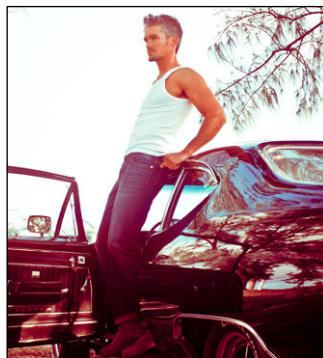

CHOSEN MODEL MANAGEMENT  
**TYLER MARTIN**

HEIGHT: 6'2" HAIR: SALT & PEPPER EYES: HAZEL SUIT: 40" LENGTH: L SHIRT: 15.5" SLEEVE: 35" WAIST: 32" INSEAM: 34" SHOE: 13

# CHOSEN MODEL MANAGEMENT TYLER MARTIN

HEIGHT: 6'2" HAIR: SALT & PEPPER EYES: HAZEL SUIT: 40" LENGTH: L SHIRT: 15.5" SLEEVE: 35" WAIST: 32" INSEAM: 34" SHOE: 13