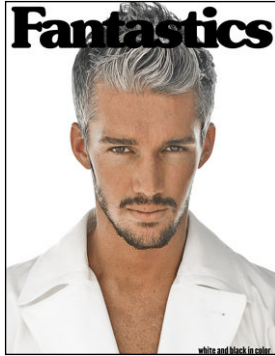

CHOSEN MODEL MANAGEMENT  
**TYLER MARTIN**

HEIGHT: 6'2" HAIR: SALT & PEPPER EYES: HAZEL SUIT: 40" LENGTH: L SHIRT: 15.5" SLEEVE: 35" WAIST: 32" INSEAM: 34" SHOE: 13

# CHOSEN MODEL MANAGEMENT TYLER MARTIN

HEIGHT: 6'2" HAIR: SALT & PEPPER EYES: HAZEL SUIT: 40" LENGTH: L SHIRT: 15.5" SLEEVE: 35" WAIST: 32" INSEAM: 34" SHOE: 13