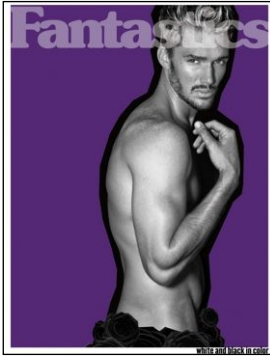

CHOSEN MODEL MANAGEMENT  
**TYLER MARTIN**

HEIGHT: 6'2" HAIR: SALT & PEPPER EYES: HAZEL SUIT: 40" LENGTH: L SHIRT: 15.5" SLEEVE: 35" WAIST: 32" INSEAM: 34" SHOE: 13

# CHOSEN MODEL MANAGEMENT TYLER MARTIN

HEIGHT: 6'2" HAIR: SALT & PEPPER EYES: HAZEL SUIT: 40" LENGTH: L SHIRT: 15.5" SLEEVE: 35" WAIST: 32" INSEAM: 34" SHOE: 13