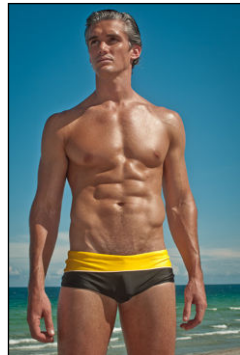

CHOSEN MODEL MANAGEMENT  
**TYLER MARTIN**

HEIGHT: 6'2" HAIR: SALT & PEPPER EYES: HAZEL SUIT: 40" LENGTH: L SHIRT: 15.5" SLEEVE: 35" WAIST: 32" INSEAM: 34" SHOE: 13

# CHOSEN MODEL MANAGEMENT TYLER MARTIN

HEIGHT: 6'2" HAIR: SALT & PEPPER EYES: HAZEL SUIT: 40" LENGTH: L SHIRT: 15.5" SLEEVE: 35" WAIST: 32" INSEAM: 34" SHOE: 13