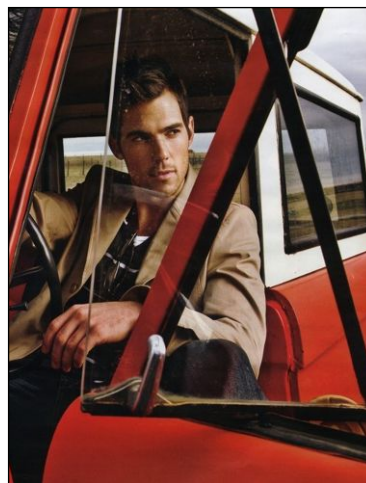

CHOSEN MODEL MANAGEMENT
ADAM GURR

HEIGHT: 6'1" HAIR: BROWN EYES: HAZEL SUIT: 40" LENGTH: R SHIRT: 15.5" SLEEVE: 34" WAIST: 31" INSEAM: 33" SHOE: 10

CHOSEN MODEL MANAGEMENT
ADAM GURR

HEIGHT: 6'1" HAIR: BROWN EYES: HAZEL SUIT: 40" LENGTH: R SHIRT: 15.5" SLEEVE: 34" WAIST: 31" INSEAM: 33" SHOE: 10