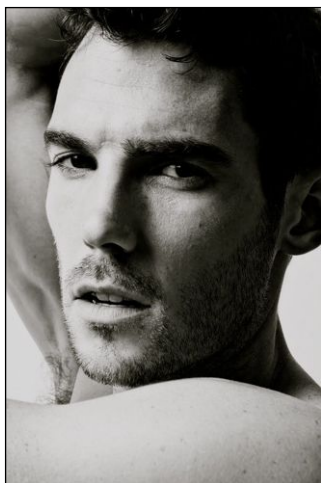

CHOSEN MODEL MANAGEMENT
ADAM GURR

HEIGHT: 6'1" HAIR: BROWN EYES: HAZEL SUIT: 40" LENGTH: R SHIRT: 15.5" SLEEVE: 34" WAIST: 31" INSEAM: 33" SHOE: 10

CHOSEN MODEL MANAGEMENT
ADAM GURR

HEIGHT: 6'1" HAIR: BROWN EYES: HAZEL SUIT: 40" LENGTH: R SHIRT: 15.5" SLEEVE: 34" WAIST: 31" INSEAM: 33" SHOE: 10