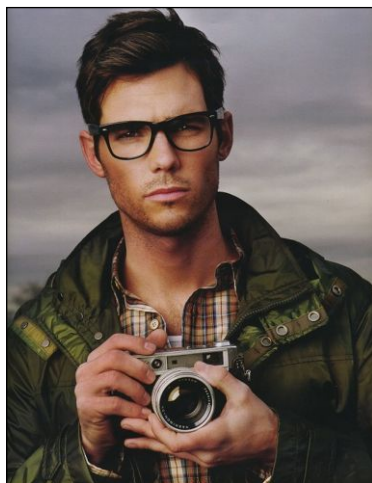

CHOSEN MODEL MANAGEMENT
ADAM GURR

HEIGHT: 6'1" HAIR: BROWN EYES: HAZEL SUIT: 40" LENGTH: R SHIRT: 15.5" SLEEVE: 34" WAIST: 31" INSEAM: 33" SHOE: 10

CHOSEN MODEL MANAGEMENT
ADAM GURR

HEIGHT: 6'1" HAIR: BROWN EYES: HAZEL SUIT: 40" LENGTH: R SHIRT: 15.5" SLEEVE: 34" WAIST: 31" INSEAM: 33" SHOE: 10