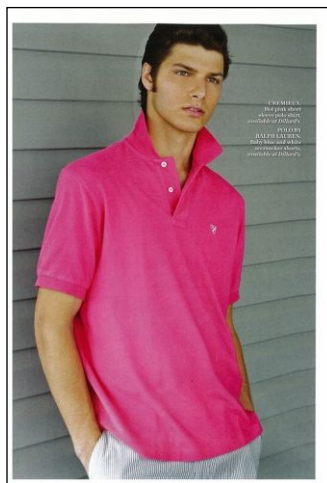

# CHOSEN MODEL MANAGEMENT CARSON STARNES

HEIGHT: 6'1" HAIR: DARK BROWN EYES: GREEN SUIT: 38" LENGTH: L SHIRT: 15" SLEEVE: 33" WAIST: 30" INSEAM: 32" SHOE: 10

CHOSEN MODEL MANAGEMENT  
**CARSON STARNES**

HEIGHT: 6'1" HAIR: DARK BROWN EYES: GREEN SUIT: 38" LENGTH: L SHIRT: 15" SLEEVE: 33" WAIST: 30" INSEAM: 32" SHOE: 10

# CHOSEN MODEL MANAGEMENT CARSON STARNES

HEIGHT: 6'1" HAIR: DARK BROWN EYES: GREEN SUIT: 38" LENGTH: L SHIRT: 15" SLEEVE: 33" WAIST: 30" INSEAM: 32" SHOE: 10