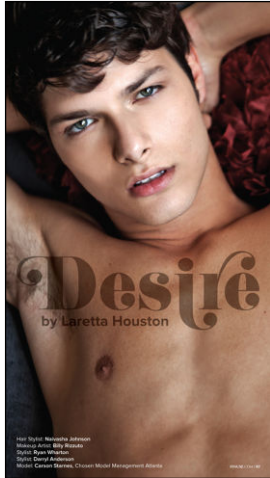

# CHOSEN MODEL MANAGEMENT CARSON STARNES

HEIGHT: 6'1" HAIR: DARK BROWN EYES: GREEN SUIT: 38" LENGTH: L SHIRT: 15" SLEEVE: 33" WAIST: 30" INSEAM: 32" SHOE: 10

CHOSEN MODEL MANAGEMENT  
**CARSON STARNES**

HEIGHT: 6'1" HAIR: DARK BROWN EYES: GREEN SUIT: 38" LENGTH: L SHIRT: 15" SLEEVE: 33" WAIST: 30" INSEAM: 32" SHOE: 10

# CHOSEN MODEL MANAGEMENT CARSON STARNES

HEIGHT: 6'1" HAIR: DARK BROWN EYES: GREEN SUIT: 38" LENGTH: L SHIRT: 15" SLEEVE: 33" WAIST: 30" INSEAM: 32" SHOE: 10