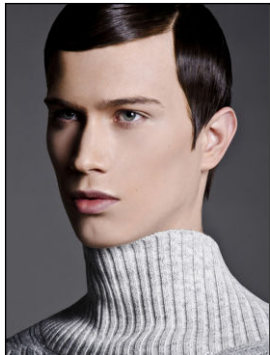

CHOSEN MODEL MANAGEMENT
JAMES TOLLER

HEIGHT: 6'1" HAIR: BROWN EYES: GREEN SUIT: 38" LENGTH: L SHIRT: 15" SLEEVE: 34" WAIST: 31" INSEAM: 32" SHOE: 9.5

CHOSEN MODEL MANAGEMENT
JAMES TOLLER

HEIGHT: 6'1" HAIR: BROWN EYES: GREEN SUIT: 38" LENGTH: L SHIRT: 15" SLEEVE: 34" WAIST: 31" INSEAM: 32" SHOE: 9.5