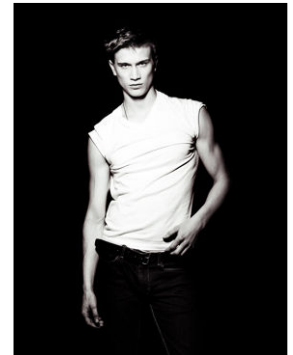

CHOSEN MODEL MANAGEMENT
JAMES TOLLER

HEIGHT: 6'1" HAIR: BROWN EYES: GREEN SUIT: 38" LENGTH: L SHIRT: 15" SLEEVE: 34" WAIST: 31" INSEAM: 32" SHOE: 9.5

CHOSEN MODEL MANAGEMENT
JAMES TOLLER

HEIGHT: 6'1" HAIR: BROWN EYES: GREEN SUIT: 38" LENGTH: L SHIRT: 15" SLEEVE: 34" WAIST: 31" INSEAM: 32" SHOE: 9.5