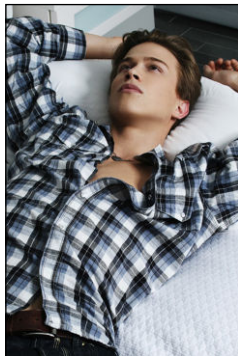

CHOSEN MODEL MANAGEMENT
JAMES TOLLER

HEIGHT: 6'1" HAIR: BROWN EYES: GREEN SUIT: 38" LENGTH: L SHIRT: 15" SLEEVE: 34" WAIST: 31" INSEAM: 32" SHOE: 9.5

CHOSEN MODEL MANAGEMENT
JAMES TOLLER

HEIGHT: 6'1" HAIR: BROWN EYES: GREEN SUIT: 38" LENGTH: L SHIRT: 15" SLEEVE: 34" WAIST: 31" INSEAM: 32" SHOE: 9.5