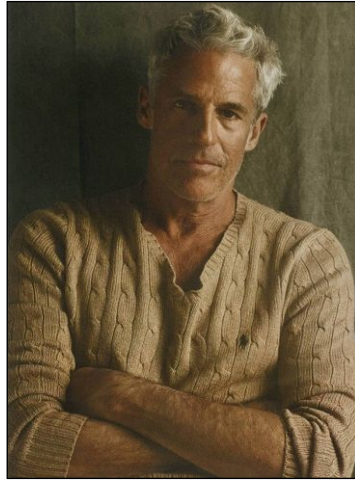

CHOSEN MODEL MANAGEMENT JOE KLOENNE

HEIGHT: 6'3" HAIR: SALT & PEPPER EYES: HAZEL SUIT: 42" LENGTH: L SHIRT: 16.5" SLEEVE: 36" WAIST: 34" INSEAM: 36" SHOE: 11.5

CHOSEN MODEL MANAGEMENT JOE KLOENNE

HEIGHT: 6'3" HAIR: SALT & PEPPER EYES: HAZEL SUIT: 42" LENGTH: L SHIRT: 16.5" SLEEVE: 36" WAIST: 34" INSEAM: 36" SHOE: 11.5