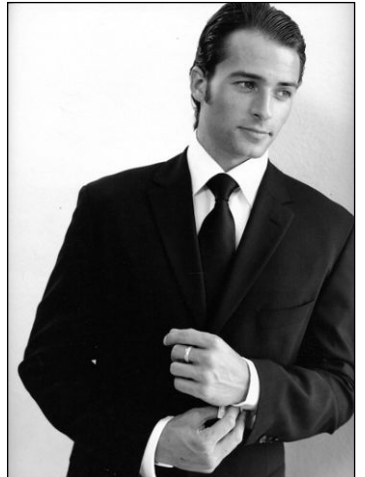

CHOSEN MODEL MANAGEMENT BRIAN AMES

HEIGHT: 6' HAIR: BROWN EYES: HAZEL SUIT: 40" LENGTH: R SHIRT: 15.5" SLEEVE: 34" WAIST: 31" INSEAM: 32" SHOE: 11

CHOSEN MODEL MANAGEMENT BRIAN AMES

HEIGHT: 6' HAIR: BROWN EYES: HAZEL SUIT: 40" LENGTH: R SHIRT: 15.5" SLEEVE: 34" WAIST: 31" INSEAM: 32" SHOE: 11