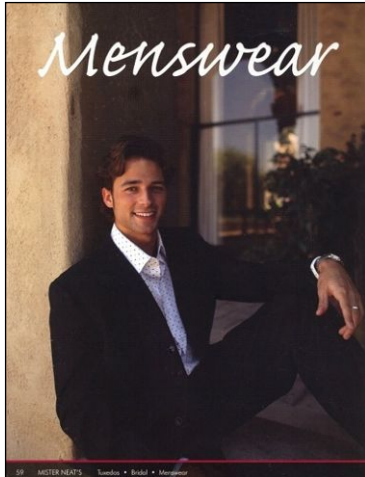

CHOSEN MODEL MANAGEMENT BRIAN AMES

HEIGHT: 6' HAIR: BROWN EYES: HAZEL SUIT: 40" LENGTH: R SHIRT: 15.5" SLEEVE: 34" WAIST: 31" INSEAM: 32" SHOE: 11

CHOSEN MODEL MANAGEMENT BRIAN AMES

HEIGHT: 6' HAIR: BROWN EYES: HAZEL SUIT: 40" LENGTH: R SHIRT: 15.5" SLEEVE: 34" WAIST: 31" INSEAM: 32" SHOE: 11