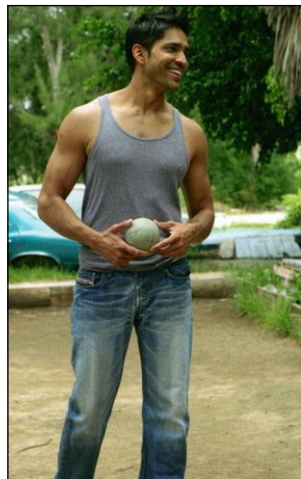

CHOSEN MODEL MANAGEMENT SANDY DIAS

HEIGHT: 6'1" HAIR: BLACK EYES: BROWN SUIT: 40" LENGTH: L SHIRT: 16" SLEEVE: 35" WAIST: 32" INSEAM: 34" SHOE: 11

CHOSEN MODEL MANAGEMENT
SANDY DIAS

HEIGHT: 6'1" HAIR: BLACK EYES: BROWN SUIT: 40" LENGTH: L SHIRT: 16" SLEEVE: 35" WAIST: 32" INSEAM: 34" SHOE: 11