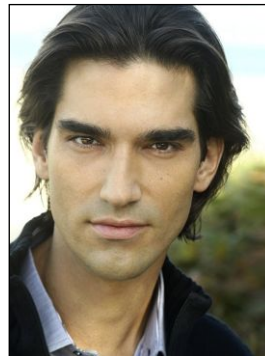

CHOSEN MODEL MANAGEMENT TIM ARPIN

HEIGHT: 6'2.5" HAIR: BLACK EYES: BROWN SUIT: 41" LENGTH: L SHIRT: 15.5" SLEEVE: 35" WAIST: 32" INSEAM: 33" SHOE: 13

CHOSEN MODEL MANAGEMENT
TIM ARPIN

HEIGHT: 6'2.5" HAIR: BLACK EYES: BROWN SUIT: 41" LENGTH: L SHIRT: 15.5" SLEEVE: 35" WAIST: 32" INSEAM: 33" SHOE: 13