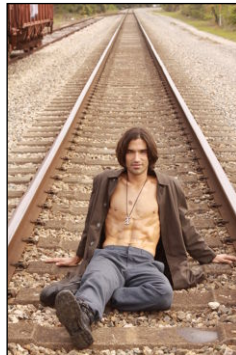

CHOSEN MODEL MANAGEMENT TIM ARPIN

HEIGHT: 6'2.5" HAIR: BLACK EYES: BROWN SUIT: 41" LENGTH: L SHIRT: 15.5" SLEEVE: 35" WAIST: 32" INSEAM: 33" SHOE: 13

CHOSEN MODEL MANAGEMENT
TIM ARPIN

HEIGHT: 6'2.5" HAIR: BLACK EYES: BROWN SUIT: 41" LENGTH: L SHIRT: 15.5" SLEEVE: 35" WAIST: 32" INSEAM: 33" SHOE: 13