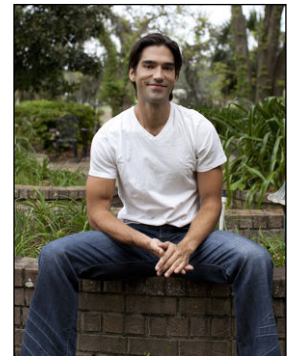

CHOSEN MODEL MANAGEMENT TIM ARPIN

HEIGHT: 6'2.5" HAIR: BLACK EYES: BROWN SUIT: 41" LENGTH: L SHIRT: 15.5" SLEEVE: 35" WAIST: 32" INSEAM: 33" SHOE: 13

CHOSEN MODEL MANAGEMENT
TIM ARPIN

HEIGHT: 6'2.5" HAIR: BLACK EYES: BROWN SUIT: 41" LENGTH: L SHIRT: 15.5" SLEEVE: 35" WAIST: 32" INSEAM: 33" SHOE: 13