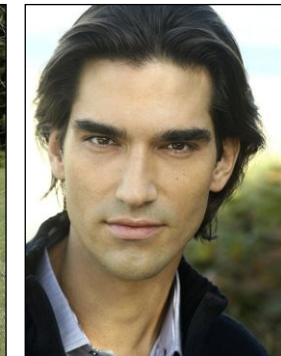

CHOSEN MODEL MANAGEMENT TIM ARPIN

HEIGHT: 6'2.5" HAIR: BLACK EYES: BROWN SUIT: 41" LENGTH: L SHIRT: 15.5" SLEEVE: 35" WAIST: 32" INSEAM: 33" SHOE: 13

CHOSEN MODEL MANAGEMENT
TIM ARPIN

HEIGHT: 6'2.5" HAIR: BLACK EYES: BROWN SUIT: 41" LENGTH: L SHIRT: 15.5" SLEEVE: 35" WAIST: 32" INSEAM: 33" SHOE: 13