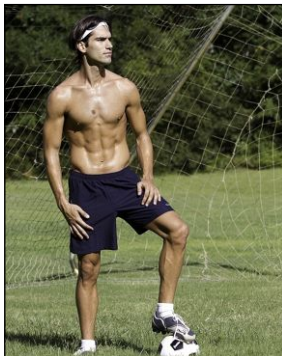

CHOSEN MODEL MANAGEMENT TIM ARPIN

HEIGHT: 6'2.5" HAIR: BLACK EYES: BROWN SUIT: 41" LENGTH: L SHIRT: 15.5" SLEEVE: 35" WAIST: 32" INSEAM: 33" SHOE: 13

CHOSEN MODEL MANAGEMENT
TIM ARPIN

HEIGHT: 6'2.5" HAIR: BLACK EYES: BROWN SUIT: 41" LENGTH: L SHIRT: 15.5" SLEEVE: 35" WAIST: 32" INSEAM: 33" SHOE: 13