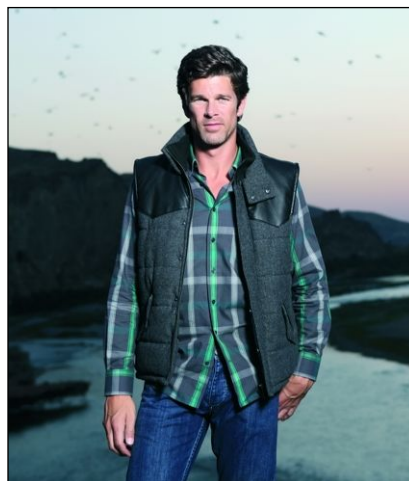

CHOSEN MODEL MANAGEMENT  
**BILL EDWARDS**

HEIGHT: 6'1" HAIR: BROWN EYES: BLUE SUIT: 41" LENGTH: L SHIRT: 15.5" SLEEVE: 34" WAIST: 32" INSEAM: 32" SHOE: 11.5

CHOSEN MODEL MANAGEMENT  
**BILL EDWARDS**

HEIGHT: 6'1" HAIR: BROWN EYES: BLUE SUIT: 41" LENGTH: L SHIRT: 15.5" SLEEVE: 34" WAIST: 32" INSEAM: 32" SHOE: 11.5

---

CHOSEN MODEL MANAGEMENT  
**BILL EDWARDS**

HEIGHT: 6'1" HAIR: BROWN EYES: BLUE SUIT: 41" LENGTH: L SHIRT: 15.5" SLEEVE: 34" WAIST: 32" INSEAM: 32" SHOE: 11.5

---