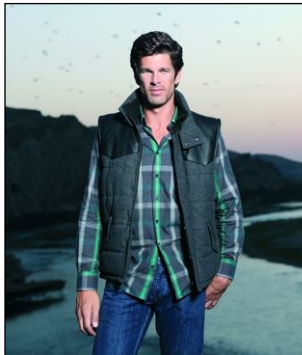

CHOSEN MODEL MANAGEMENT  
**BILL EDWARDS**

HEIGHT: 6'1" HAIR: BROWN EYES: BLUE SUIT: 41" LENGTH: L SHIRT: 15.5" SLEEVE: 34" WAIST: 32" INSEAM: 32" SHOE: 11.5

# CHOSEN MODEL MANAGEMENT BILL EDWARDS

HEIGHT: 6'1" HAIR: BROWN EYES: BLUE SUIT: 41" LENGTH: L SHIRT: 15.5" SLEEVE: 34" WAIST: 32" INSEAM: 32" SHOE: 11.5