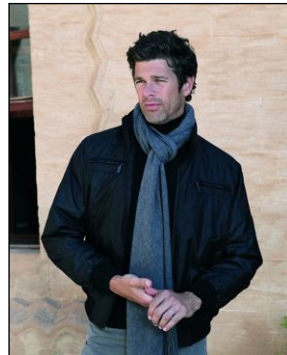

CHOSEN MODEL MANAGEMENT  
**BILL EDWARDS**

HEIGHT: 6'1" HAIR: BROWN EYES: BLUE SUIT: 41" LENGTH: L SHIRT: 15.5" SLEEVE: 34" WAIST: 32" INSEAM: 32" SHOE: 11.5

# CHOSEN MODEL MANAGEMENT BILL EDWARDS

HEIGHT: 6'1" HAIR: BROWN EYES: BLUE SUIT: 41" LENGTH: L SHIRT: 15.5" SLEEVE: 34" WAIST: 32" INSEAM: 32" SHOE: 11.5