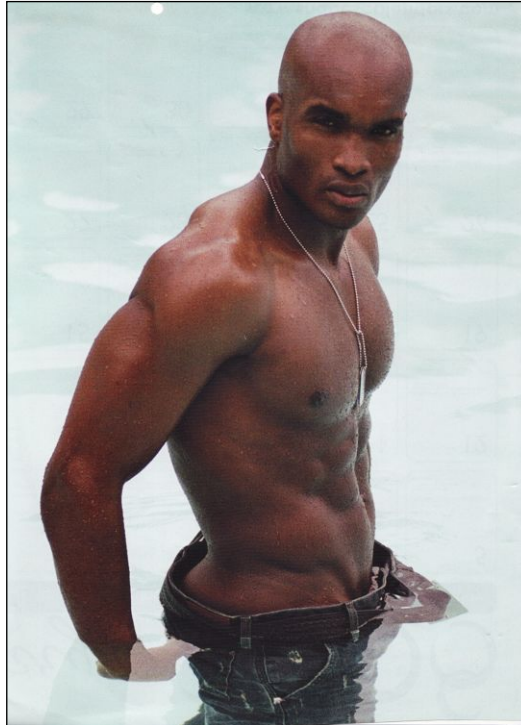

CHOSEN MODEL MANAGEMENT
TYRELL WARE

HEIGHT: 6'2" HAIR: BALD EYES: BROWN SUIT: 42" LENGTH: L SHIRT: 15" SLEEVE: 34" WAIST: 32" INSEAM: 34" SHOE: 11.5

CHOSEN MODEL MANAGEMENT
TYRELL WARE

HEIGHT: 6'2" HAIR: BALD EYES: BROWN SUIT: 42" LENGTH: L SHIRT: 15" SLEEVE: 34" WAIST: 32" INSEAM: 34" SHOE: 11.5