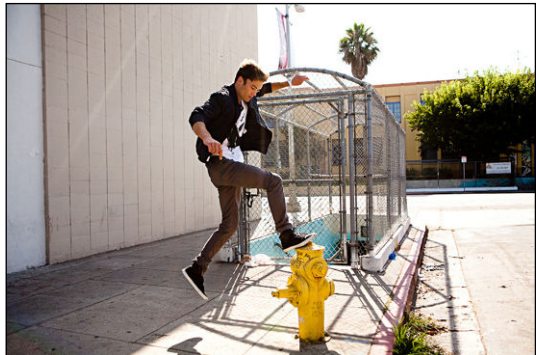

CHOSEN MODEL MANAGEMENT

PATRICK HENDERSON

HEIGHT: 6'2" HAIR: BROWN EYES: GREEN SUIT: 40" LENGTH: L SHIRT: 15.5" SLEEVE: 34" WAIST: 31" INSEAM: 34" SHOE: 12

CHOSEN MODEL MANAGEMENT

PATRICK HENDERSON

HEIGHT: 6'2" HAIR: BROWN EYES: GREEN SUIT: 40" LENGTH: L SHIRT: 15.5" SLEEVE: 34" WAIST: 31" INSEAM: 34" SHOE: 12