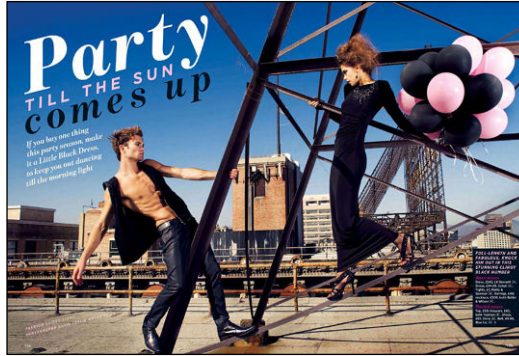

CHOSEN MODEL MANAGEMENT

PATRICK HENDERSON

HEIGHT: 6'2" HAIR: BROWN EYES: GREEN SUIT: 40" LENGTH: L SHIRT: 15.5" SLEEVE: 34" WAIST: 31" INSEAM: 34" SHOE: 12

CHOSEN MODEL MANAGEMENT

PATRICK HENDERSON

HEIGHT: 6'2" HAIR: BROWN EYES: GREEN SUIT: 40" LENGTH: L SHIRT: 15.5" SLEEVE: 34" WAIST: 31" INSEAM: 34" SHOE: 12