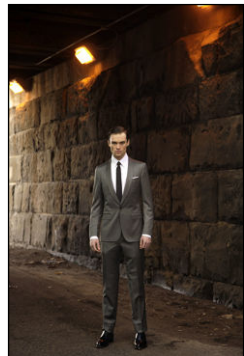

CHOSEN MODEL MANAGEMENT

PATRICK HENDERSON

HEIGHT: 6'2" HAIR: BROWN EYES: GREEN SUIT: 40" LENGTH: L SHIRT: 15.5" SLEEVE: 34" WAIST: 31" INSEAM: 34" SHOE: 12

CHOSEN MODEL MANAGEMENT

PATRICK HENDERSON

HEIGHT: 6'2" HAIR: BROWN EYES: GREEN SUIT: 40" LENGTH: L SHIRT: 15.5" SLEEVE: 34" WAIST: 31" INSEAM: 34" SHOE: 12