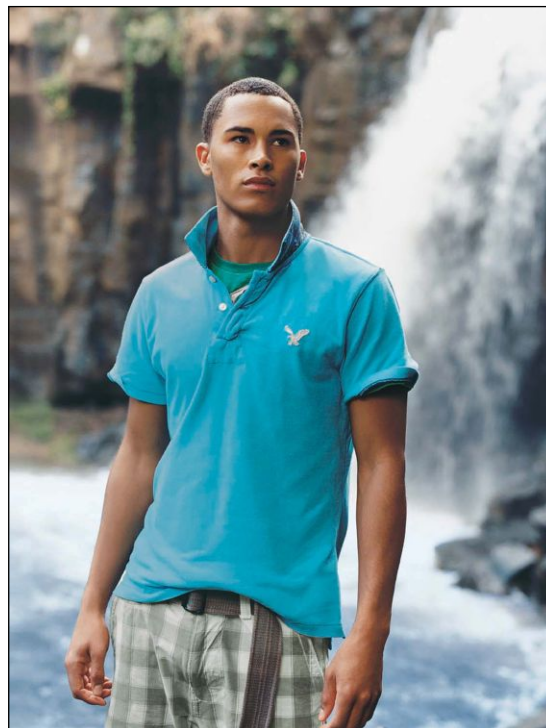

CHOSEN MODEL MANAGEMENT

PETER KORTENHOVEN

HEIGHT: 6' HAIR: BLACK EYES: BROWN SUIT: 40" LENGTH: R SHIRT: 16" SLEEVE: 33" WAIST: 31" INSEAM: 32" SHOE: 11

CHOSEN MODEL MANAGEMENT

PETER KORTENHOVEN

HEIGHT: 6' HAIR: BLACK EYES: BROWN SUIT: 40" LENGTH: R SHIRT: 16" SLEEVE: 33" WAIST: 31" INSEAM: 32" SHOE: 11