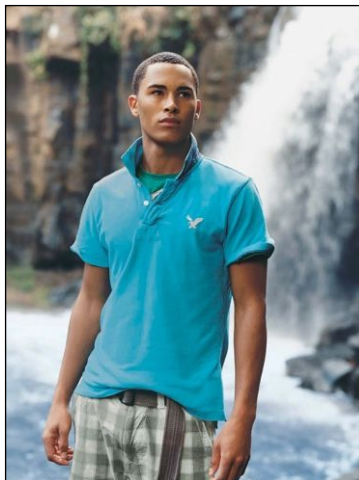

# CHOSEN MODEL MANAGEMENT PETER KORTENHOVEN

HEIGHT: 6' HAIR: BLACK EYES: BROWN SUIT: 40" LENGTH: R SHIRT: 16" SLEEVE: 33" WAIST: 31" INSEAM: 32" SHOE: 11

CHOSEN MODEL MANAGEMENT

# PETER KORTENHOVEN

HEIGHT: 6' HAIR: BLACK EYES: BROWN SUIT: 40" LENGTH: R SHIRT: 16" SLEEVE: 33" WAIST: 31" INSEAM: 32" SHOE: 11

---