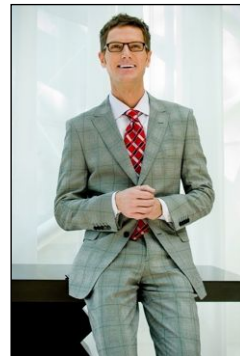

CHOSEN MODEL MANAGEMENT FLOYD ATTEBERRY

HEIGHT: 6'2" HAIR: LIGHT BROWN EYES: GREEN SUIT: 41" LENGTH: L SHIRT: 16" SLEEVE: 33" WAIST: 32" INSEAM: 34" SHOE: 10.5