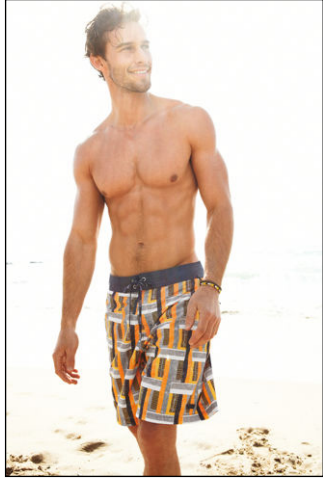

CHOSEN MODEL MANAGEMENT  
**JAY BYARS**

HEIGHT: 6'1.5" HAIR: BROWN EYES: HAZEL SUIT: 40" LENGTH: R SHIRT: 15.5" SLEEVE: 35" WAIST: 30" INSEAM: 32" SHOE: 11.5

CHOSEN MODEL MANAGEMENT  
**JAY BYARS**

HEIGHT: 6'1.5" HAIR: BROWN EYES: HAZEL SUIT: 40" LENGTH: R SHIRT: 15.5" SLEEVE: 35" WAIST: 30" INSEAM: 32" SHOE: 11.5

CHOSEN MODEL MANAGEMENT  
**JAY BYARS**

HEIGHT: 6'1.5" HAIR: BROWN EYES: HAZEL SUIT: 40" LENGTH: R SHIRT: 15.5" SLEEVE: 35" WAIST: 30" INSEAM: 32" SHOE: 11.5