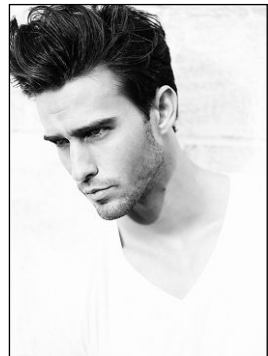

CHOSEN MODEL MANAGEMENT JAY BYARS

HEIGHT: 6'1.5" HAIR: BROWN EYES: HAZEL SUIT: 40" LENGTH: R SHIRT: 15.5" SLEEVE: 35" WAIST: 30" INSEAM: 32" SHOE: 11.5

CHOSEN MODEL MANAGEMENT
JAY BYARS

HEIGHT: 6'1.5" HAIR: BROWN EYES: HAZEL SUIT: 40" LENGTH: R SHIRT: 15.5" SLEEVE: 35" WAIST: 30" INSEAM: 32" SHOE: 11.5