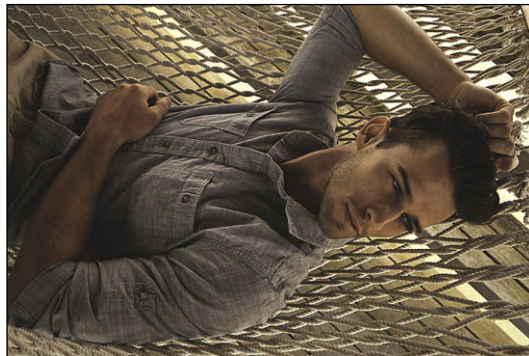

CHOSEN MODEL MANAGEMENT JAY BYARS

HEIGHT: 6'1.5" HAIR: BROWN EYES: HAZEL SUIT: 40" LENGTH: R SHIRT: 15.5" SLEEVE: 35" WAIST: 30" INSEAM: 32" SHOE: 11.5

CHOSEN MODEL MANAGEMENT
JAY BYARS

HEIGHT: 6'1.5" HAIR: BROWN EYES: HAZEL SUIT: 40" LENGTH: R SHIRT: 15.5" SLEEVE: 35" WAIST: 30" INSEAM: 32" SHOE: 11.5