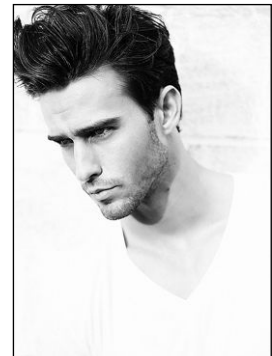

CHOSEN MODEL MANAGEMENT JAY BYARS

HEIGHT: 6'1.5" HAIR: BROWN EYES: HAZEL SUIT: 40" LENGTH: R SHIRT: 15.5" SLEEVE: 35" WAIST: 30" INSEAM: 32" SHOE: 11.5

CHOSEN MODEL MANAGEMENT
JAY BYARS

HEIGHT: 6'1.5" HAIR: BROWN EYES: HAZEL SUIT: 40" LENGTH: R SHIRT: 15.5" SLEEVE: 35" WAIST: 30" INSEAM: 32" SHOE: 11.5