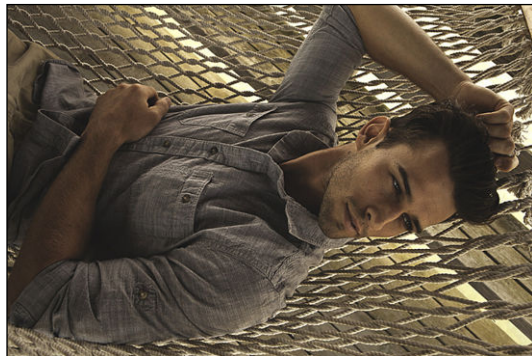

CHOSEN MODEL MANAGEMENT JAY BYARS

HEIGHT: 6'1.5" HAIR: BROWN EYES: HAZEL SUIT: 40" LENGTH: R SHIRT: 15.5" SLEEVE: 35" WAIST: 30" INSEAM: 32" SHOE: 11.5

CHOSEN MODEL MANAGEMENT
JAY BYARS

HEIGHT: 6'1.5" HAIR: BROWN EYES: HAZEL SUIT: 40" LENGTH: R SHIRT: 15.5" SLEEVE: 35" WAIST: 30" INSEAM: 32" SHOE: 11.5