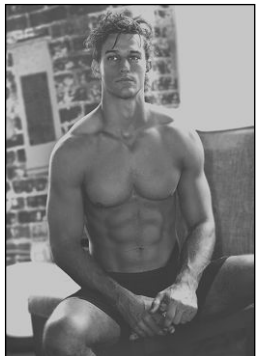

CHOSEN MODEL MANAGEMENT JAY BYARS

HEIGHT: 6'1.5" HAIR: BROWN EYES: HAZEL SUIT: 40" LENGTH: R SHIRT: 15.5" SLEEVE: 35" WAIST: 30" INSEAM: 32" SHOE: 11.5

CHOSEN MODEL MANAGEMENT
JAY BYARS

HEIGHT: 6'1.5" HAIR: BROWN EYES: HAZEL SUIT: 40" LENGTH: R SHIRT: 15.5" SLEEVE: 35" WAIST: 30" INSEAM: 32" SHOE: 11.5