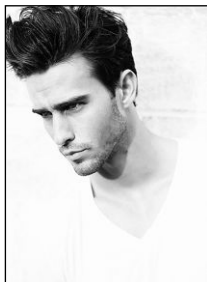

CHOSEN MODEL MANAGEMENT JAY BYARS

HEIGHT: 6'1.5" HAIR: BROWN EYES: HAZEL SUIT: 40" LENGTH: R SHIRT: 15.5" SLEEVE: 35" WAIST: 30" INSEAM: 32" SHOE: 11.5

CHOSEN MODEL MANAGEMENT
JAY BYARS

HEIGHT: 6'1.5" HAIR: BROWN EYES: HAZEL SUIT: 40" LENGTH: R SHIRT: 15.5" SLEEVE: 35" WAIST: 30" INSEAM: 32" SHOE: 11.5