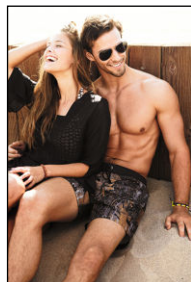

CHOSEN MODEL MANAGEMENT JAY BYARS

HEIGHT: 6'1.5" HAIR: BROWN EYES: HAZEL SUIT: 40" LENGTH: R SHIRT: 15.5" SLEEVE: 35" WAIST: 30" INSEAM: 32" SHOE: 11.5

CHOSEN MODEL MANAGEMENT
JAY BYARS

HEIGHT: 6'1.5" HAIR: BROWN EYES: HAZEL SUIT: 40" LENGTH: R SHIRT: 15.5" SLEEVE: 35" WAIST: 30" INSEAM: 32" SHOE: 11.5