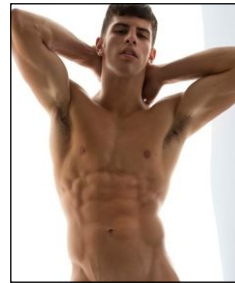

# CHOSEN MODEL MANAGEMENT FRANKIE C.

HEIGHT: 6'2" HAIR: BROWN EYES: BROWN SUIT: 40" LENGTH: L SHIRT: 15.5" SLEEVE: 35" WAIST: 31" INSEAM: 34" SHOE: 12

CHOSEN MODEL MANAGEMENT  
**FRANKIE C.**

HEIGHT: 6'2" HAIR: BROWN EYES: BROWN SUIT: 40" LENGTH: L SHIRT: 15.5" SLEEVE: 35" WAIST: 31" INSEAM: 34" SHOE: 12