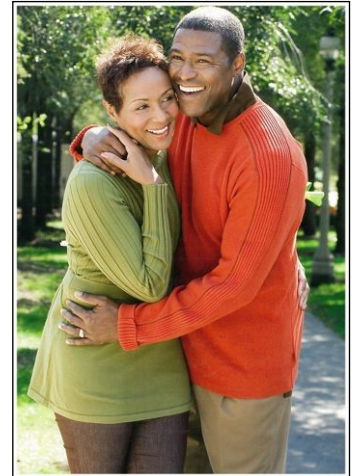

CHOSEN MODEL MANAGEMENT BEN LAWSON

HEIGHT: 6'1" HAIR: BROWN EYES: BROWN SUIT: 44" LENGTH: L SHIRT: 16" SLEEVE: 34" WAIST: 34" INSEAM: 34" SHOE: 12

CHOSEN MODEL MANAGEMENT
BEN LAWSON

HEIGHT: 6'1" HAIR: BROWN EYES: BROWN SUIT: 44" LENGTH: L SHIRT: 16" SLEEVE: 34" WAIST: 34" INSEAM: 34" SHOE: 12