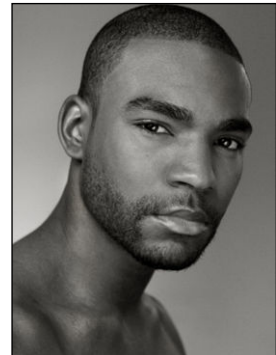

# CHOSEN MODEL MANAGEMENT COLIN ALLEN

HEIGHT: 6'2" HAIR: BROWN EYES: BROWN SUIT: 40" LENGTH: L SHIRT: 16" SLEEVE: 36" WAIST: 32" INSEAM: 32" SHOE: 12

CHOSEN MODEL MANAGEMENT  
**COLIN ALLEN**

HEIGHT: 6'2" HAIR: BROWN EYES: BROWN SUIT: 40" LENGTH: L SHIRT: 16" SLEEVE: 36" WAIST: 32" INSEAM: 32" SHOE: 12