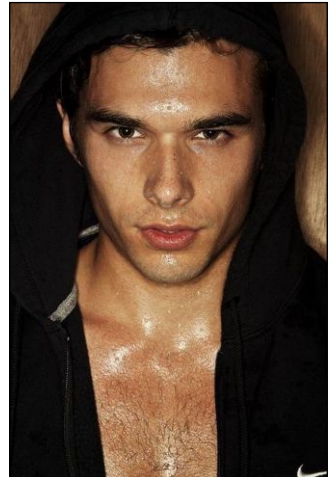

CHOSEN MODEL MANAGEMENT  
**JOSH SWICKARD**

HEIGHT: 6' HAIR: BROWN EYES: BROWN SUIT: 40" LENGTH: R SHIRT: 15.5" SLEEVE: 33" WAIST: 32" INSEAM: 32" SHOE: 10.5

# CHOSEN MODEL MANAGEMENT JOSH SWICKARD

HEIGHT: 6' HAIR: BROWN EYES: BROWN SUIT: 40" LENGTH: R SHIRT: 15.5" SLEEVE: 33" WAIST: 32" INSEAM: 32" SHOE: 10.5