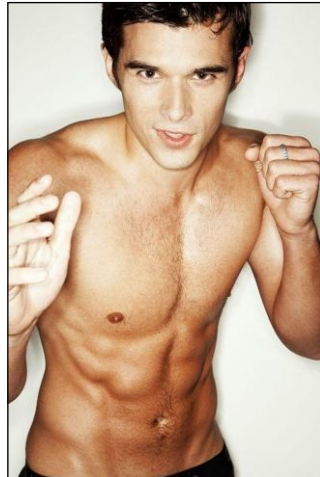

CHOSEN MODEL MANAGEMENT  
**JOSH SWICKARD**

HEIGHT: 6' HAIR: BROWN EYES: BROWN SUIT: 40" LENGTH: R SHIRT: 15.5" SLEEVE: 33" WAIST: 32" INSEAM: 32" SHOE: 10.5

# CHOSEN MODEL MANAGEMENT JOSH SWICKARD

HEIGHT: 6' HAIR: BROWN EYES: BROWN SUIT: 40" LENGTH: R SHIRT: 15.5" SLEEVE: 33" WAIST: 32" INSEAM: 32" SHOE: 10.5