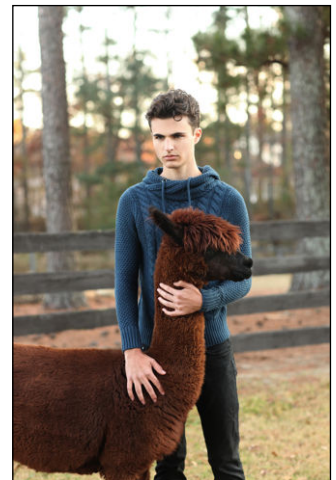

# CHRIS VENTO

HEIGHT: 6'1.5" HAIR: DARK BROWN EYES: HAZEL SUIT: 38" LENGTH: L WAIST: 31" INSEAM: 33" SHOE: 12

CHOSEN MODEL MANAGEMENT  
**CHRIS VENTO**

HEIGHT: 6'1.5" HAIR: DARK BROWN EYES: HAZEL SUIT: 38" LENGTH: L WAIST: 31" INSEAM: 33" SHOE: 12

# CHOSEN MODEL MANAGEMENT CHRIS VENTO

HEIGHT: 6'1.5" HAIR: DARK BROWN EYES: HAZEL SUIT: 38" LENGTH: L WAIST: 31" INSEAM: 33" SHOE: 12