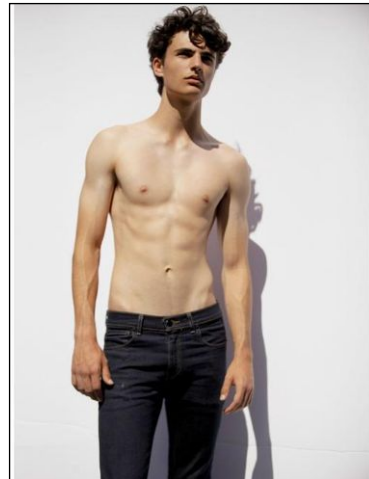

# CHRIS VENTO

HEIGHT: 6'1.5" HAIR: DARK BROWN EYES: HAZEL SUIT: 38" LENGTH: L WAIST: 31" INSEAM: 33" SHOE: 12

CHOSEN MODEL MANAGEMENT  
**CHRIS VENTO**

HEIGHT: 6'1.5" HAIR: DARK BROWN EYES: HAZEL SUIT: 38" LENGTH: L WAIST: 31" INSEAM: 33" SHOE: 12

# CHOSEN MODEL MANAGEMENT CHRIS VENTO

HEIGHT: 6'1.5" HAIR: DARK BROWN EYES: HAZEL SUIT: 38" LENGTH: L WAIST: 31" INSEAM: 33" SHOE: 12