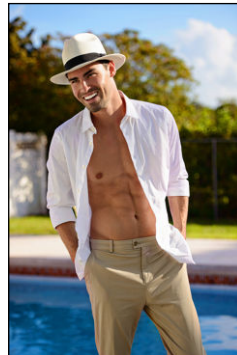

# CHOSEN MODEL MANAGEMENT CLAYTON BRANNON

HEIGHT: 6'2" HAIR: BROWN EYES: HAZEL SUIT: 40" LENGTH: L SHIRT: 15.5" SLEEVE: 35" WAIST: 32" INSEAM: 33" SHOE: 11