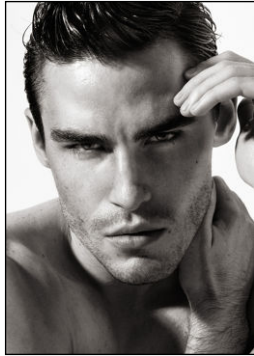

# CHOSEN MODEL MANAGEMENT CLAYTON BRANNON

HEIGHT: 6'2" HAIR: BROWN EYES: HAZEL SUIT: 40" LENGTH: L SHIRT: 15.5" SLEEVE: 35" WAIST: 32" INSEAM: 33" SHOE: 11