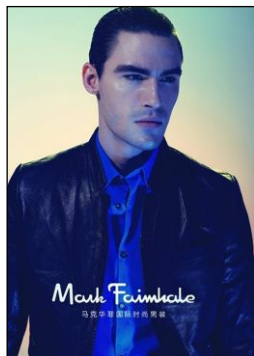

# CHOSEN MODEL MANAGEMENT CLAYTON BRANNON

HEIGHT: 6'2" HAIR: BROWN EYES: HAZEL SUIT: 40" LENGTH: L SHIRT: 15.5" SLEEVE: 35" WAIST: 32" INSEAM: 33" SHOE: 11