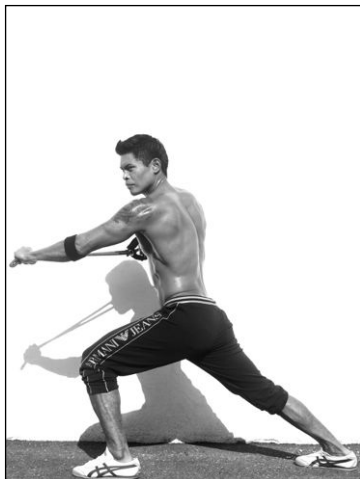

CHOSEN MODEL MANAGEMENT
AJ SAMONTE

HEIGHT: 5'11.5" HAIR: DARK BROWN EYES: BROWN SUIT: 40" LENGTH: R SHIRT: 15.5" SLEEVE: 34" WAIST: 31" INSEAM: 32" SHOE: 10

CHOSEN MODEL MANAGEMENT
AJ SAMONTE

HEIGHT: 5'11.5" HAIR: DARK BROWN EYES: BROWN SUIT: 40" LENGTH: R SHIRT: 15.5" SLEEVE: 34" WAIST: 31" INSEAM: 32" SHOE: 10