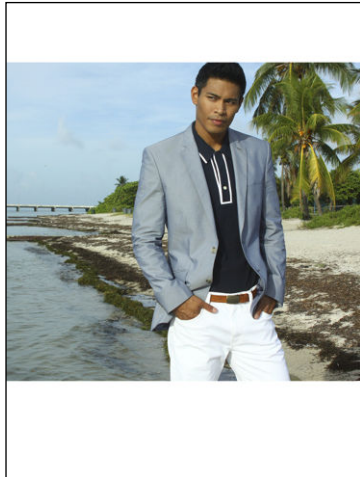

CHOSEN MODEL MANAGEMENT
AJ SAMONTE

HEIGHT: 5'11.5" HAIR: DARK BROWN EYES: BROWN SUIT: 40" LENGTH: R SHIRT: 15.5" SLEEVE: 34" WAIST: 31" INSEAM: 32" SHOE: 10

CHOSEN MODEL MANAGEMENT
AJ SAMONTE

HEIGHT: 5'11.5" HAIR: DARK BROWN EYES: BROWN SUIT: 40" LENGTH: R SHIRT: 15.5" SLEEVE: 34" WAIST: 31" INSEAM: 32" SHOE: 10