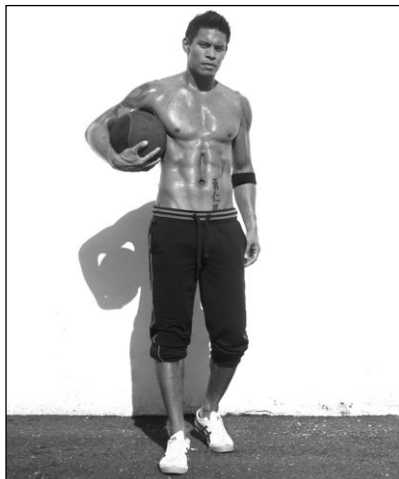

CHOSEN MODEL MANAGEMENT
AJ SAMONTE

HEIGHT: 5'11.5" HAIR: DARK BROWN EYES: BROWN SUIT: 40" LENGTH: R SHIRT: 15.5" SLEEVE: 34" WAIST: 31" INSEAM: 32" SHOE: 10

CHOSEN MODEL MANAGEMENT
AJ SAMONTE

HEIGHT: 5'11.5" HAIR: DARK BROWN EYES: BROWN SUIT: 40" LENGTH: R SHIRT: 15.5" SLEEVE: 34" WAIST: 31" INSEAM: 32" SHOE: 10