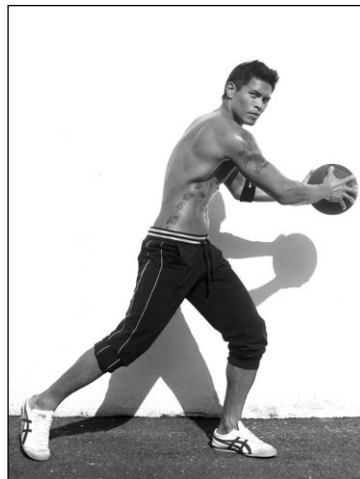

CHOSEN MODEL MANAGEMENT
AJ SAMONTE

HEIGHT: 5'11.5" HAIR: DARK BROWN EYES: BROWN SUIT: 40" LENGTH: R SHIRT: 15.5" SLEEVE: 34" WAIST: 31" INSEAM: 32" SHOE: 10

CHOSEN MODEL MANAGEMENT
AJ SAMONTE

HEIGHT: 5'11.5" HAIR: DARK BROWN EYES: BROWN SUIT: 40" LENGTH: R SHIRT: 15.5" SLEEVE: 34" WAIST: 31" INSEAM: 32" SHOE: 10