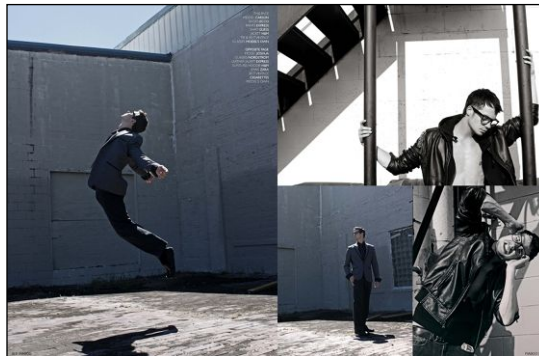

CHOSEN MODEL MANAGEMENT
CARSON NICELY

HEIGHT: 6'1" HAIR: BROWN EYES: BLUE SUIT: 40" LENGTH: L SHIRT: 16" SLEEVE: 35" WAIST: 31" INSEAM: 32" SHOE: 11

CHOSEN MODEL MANAGEMENT
CARSON NICELY

HEIGHT: 6'1" HAIR: BROWN EYES: BLUE SUIT: 40" LENGTH: L SHIRT: 16" SLEEVE: 35" WAIST: 31" INSEAM: 32" SHOE: 11