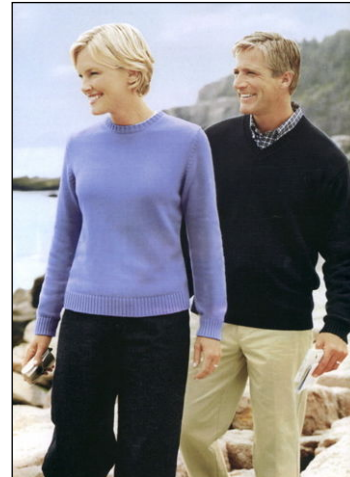

CHOSEN MODEL MANAGEMENT CHAD POPE

HEIGHT: 6'1" HAIR: SILVER SUIT: 41" LENGTH: L SHIRT: 16.5" SLEEVE: 35" WAIST: 32" INSEAM: 32" SHOE: 10.5

CHOSEN MODEL MANAGEMENT CHAD POPE

HEIGHT: 6'1" HAIR: SILVER SUIT: 41" LENGTH: L SHIRT: 16.5" SLEEVE: 35" WAIST: 32" INSEAM: 32" SHOE: 10.5

CHOSEN MODEL MANAGEMENT
CHAD POPE

HEIGHT: 6'1" HAIR: SILVER SUIT: 41" LENGTH: L SHIRT: 16.5" SLEEVE: 35" WAIST: 32" INSEAM: 32" SHOE: 10.5