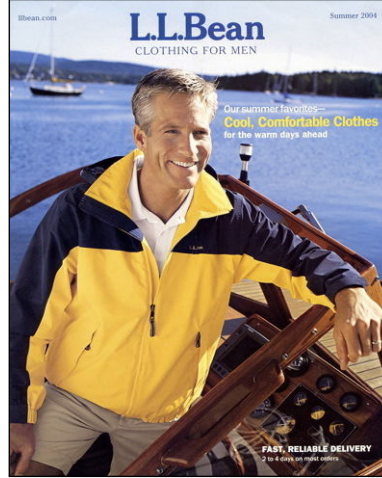

CHOSEN MODEL MANAGEMENT CHAD POPE

HEIGHT: 6'1" HAIR: SILVER SUIT: 41" LENGTH: L SHIRT: 16.5" SLEEVE: 35" WAIST: 32" INSEAM: 32" SHOE: 10.5

CHOSEN MODEL MANAGEMENT CHAD POPE

HEIGHT: 6'1" HAIR: SILVER SUIT: 41" LENGTH: L SHIRT: 16.5" SLEEVE: 35" WAIST: 32" INSEAM: 32" SHOE: 10.5

CHOSEN MODEL MANAGEMENT
CHAD POPE

HEIGHT: 6'1" HAIR: SILVER SUIT: 41" LENGTH: L SHIRT: 16.5" SLEEVE: 35" WAIST: 32" INSEAM: 32" SHOE: 10.5