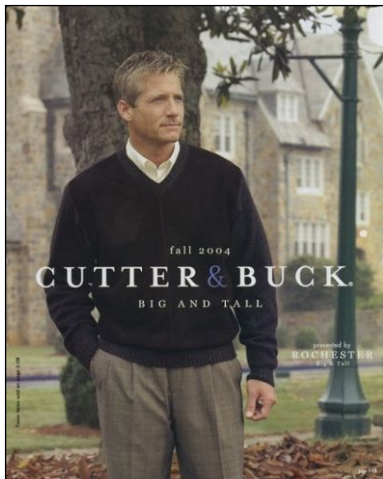

CHOSEN MODEL MANAGEMENT CHAD POPE

HEIGHT: 6'1" HAIR: SILVER SUIT: 41" LENGTH: L SHIRT: 16.5" SLEEVE: 35" WAIST: 32" INSEAM: 32" SHOE: 10.5

CHOSEN MODEL MANAGEMENT CHAD POPE

HEIGHT: 6'1" HAIR: SILVER SUIT: 41" LENGTH: L SHIRT: 16.5" SLEEVE: 35" WAIST: 32" INSEAM: 32" SHOE: 10.5

CHOSEN MODEL MANAGEMENT
CHAD POPE

HEIGHT: 6'1" HAIR: SILVER SUIT: 41" LENGTH: L SHIRT: 16.5" SLEEVE: 35" WAIST: 32" INSEAM: 32" SHOE: 10.5