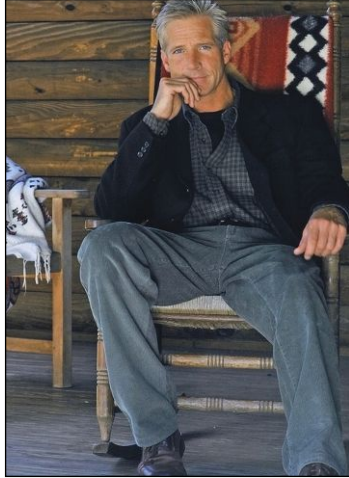

CHOSEN MODEL MANAGEMENT CHAD POPE

HEIGHT: 6'1" HAIR: SILVER SUIT: 41" LENGTH: L SHIRT: 16.5" SLEEVE: 35" WAIST: 32" INSEAM: 32" SHOE: 10.5

CHOSEN MODEL MANAGEMENT CHAD POPE

HEIGHT: 6'1" HAIR: SILVER SUIT: 41" LENGTH: L SHIRT: 16.5" SLEEVE: 35" WAIST: 32" INSEAM: 32" SHOE: 10.5

CHOSEN MODEL MANAGEMENT
CHAD POPE

HEIGHT: 6'1" HAIR: SILVER SUIT: 41" LENGTH: L SHIRT: 16.5" SLEEVE: 35" WAIST: 32" INSEAM: 32" SHOE: 10.5