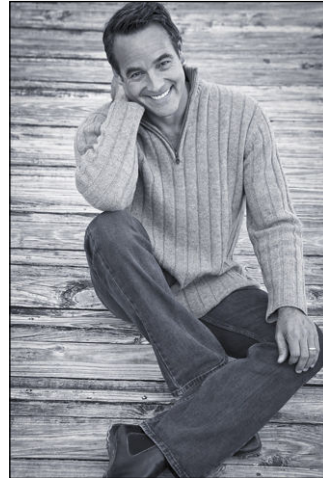

CHOSEN MODEL MANAGEMENT RUSSELL SMITH

HEIGHT: 6'2" HAIR: BROWN EYES: BROWN SUIT: 41" LENGTH: L SHIRT: 16" SLEEVE: 35" WAIST: 32" INSEAM: 34" SHOE: 11.5

CHOSEN MODEL MANAGEMENT RUSSELL SMITH

HEIGHT: 6'2" HAIR: BROWN EYES: BROWN SUIT: 41" LENGTH: L SHIRT: 16" SLEEVE: 35" WAIST: 32" INSEAM: 34" SHOE: 11.5

CHOSEN MODEL MANAGEMENT
RUSSELL SMITH

HEIGHT: 6'2" HAIR: BROWN EYES: BROWN SUIT: 41" LENGTH: L SHIRT: 16" SLEEVE: 35" WAIST: 32" INSEAM: 34" SHOE: 11.5