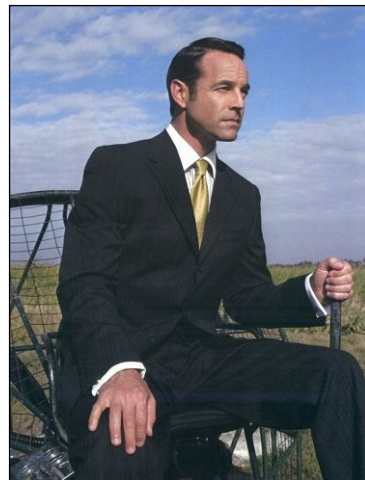

CHOSEN MODEL MANAGEMENT RUSSELL SMITH

HEIGHT: 6'2" HAIR: BROWN EYES: BROWN SUIT: 41" LENGTH: L SHIRT: 16" SLEEVE: 35" WAIST: 32" INSEAM: 34" SHOE: 11.5

CHOSEN MODEL MANAGEMENT RUSSELL SMITH

HEIGHT: 6'2" HAIR: BROWN EYES: BROWN SUIT: 41" LENGTH: L SHIRT: 16" SLEEVE: 35" WAIST: 32" INSEAM: 34" SHOE: 11.5

CHOSEN MODEL MANAGEMENT
RUSSELL SMITH

HEIGHT: 6'2" HAIR: BROWN EYES: BROWN SUIT: 41" LENGTH: L SHIRT: 16" SLEEVE: 35" WAIST: 32" INSEAM: 34" SHOE: 11.5