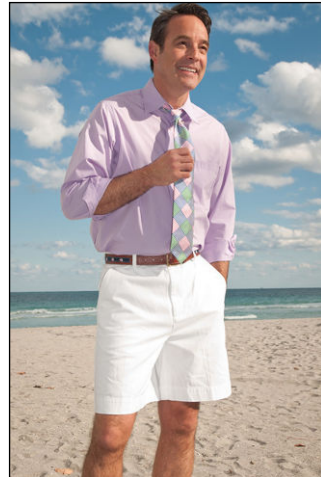

CHOSEN MODEL MANAGEMENT RUSSELL SMITH

HEIGHT: 6'2" HAIR: BROWN EYES: BROWN SUIT: 41" LENGTH: L SHIRT: 16" SLEEVE: 35" WAIST: 32" INSEAM: 34" SHOE: 11.5

CHOSEN MODEL MANAGEMENT RUSSELL SMITH

HEIGHT: 6'2" HAIR: BROWN EYES: BROWN SUIT: 41" LENGTH: L SHIRT: 16" SLEEVE: 35" WAIST: 32" INSEAM: 34" SHOE: 11.5

CHOSEN MODEL MANAGEMENT
RUSSELL SMITH

HEIGHT: 6'2" HAIR: BROWN EYES: BROWN SUIT: 41" LENGTH: L SHIRT: 16" SLEEVE: 35" WAIST: 32" INSEAM: 34" SHOE: 11.5