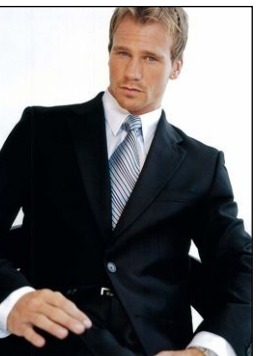

# CHOSEN MODEL MANAGEMENT RUSTY JOINER

HEIGHT: 5'11" HAIR: DARK BLONDE EYES: BLUE SUIT: 40" LENGTH: R SHIRT: 15" SLEEVE: 34" WAIST: 31" INSEAM: 32" SHOE: 10