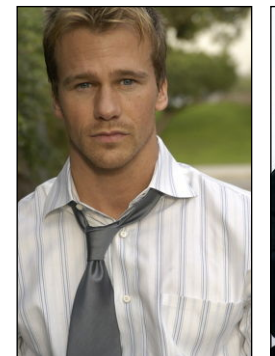

# CHOSEN MODEL MANAGEMENT RUSTY JOINER

HEIGHT: 5'11" HAIR: DARK BLONDE EYES: BLUE SUIT: 40" LENGTH: R SHIRT: 15" SLEEVE: 34" WAIST: 31" INSEAM: 32" SHOE: 10