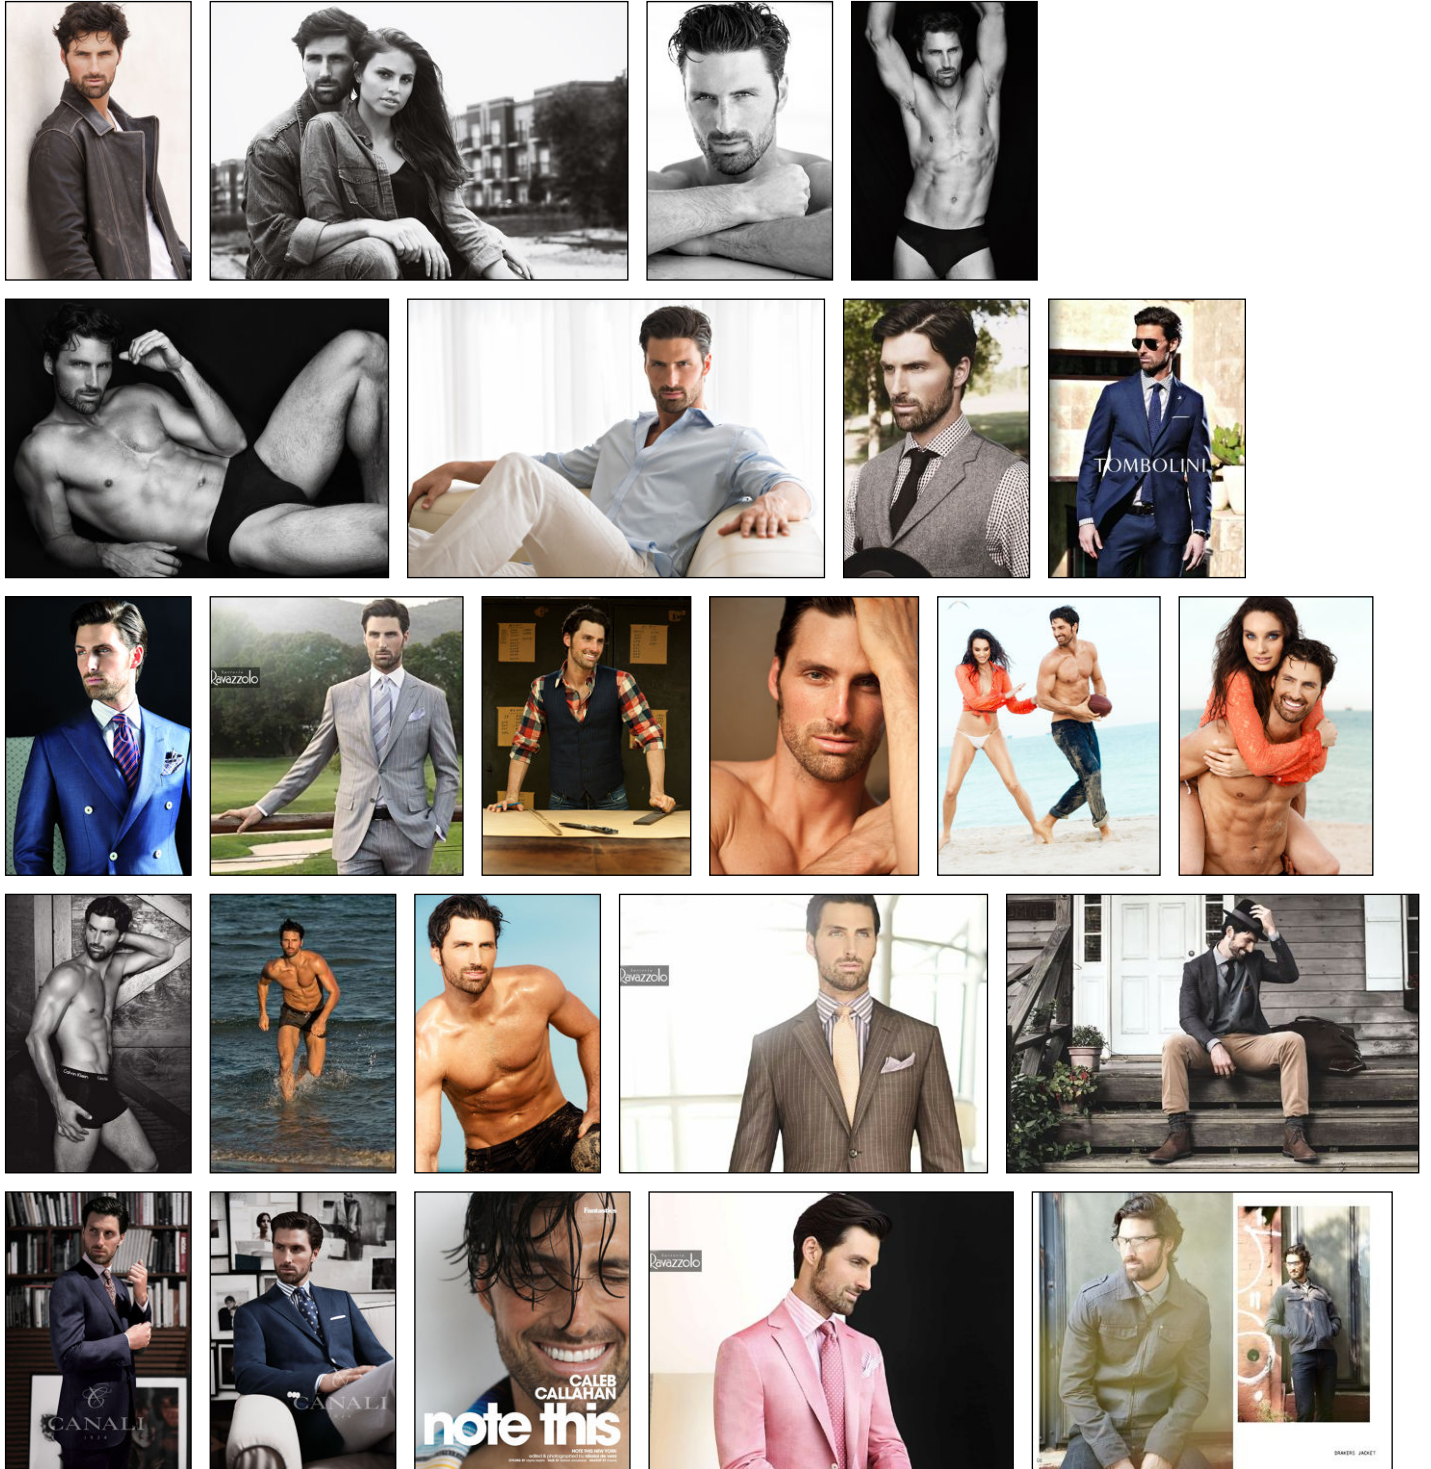

# CHOSEN MODEL MANAGEMENT CALEB CALLAHAN

HEIGHT: 6'2" HAIR: BLACK EYES: BLUE SUIT: 40" LENGTH: L SHIRT: 14.5" SLEEVE: 34" WAIST: 32" INSEAM: 34" SHOE: 12