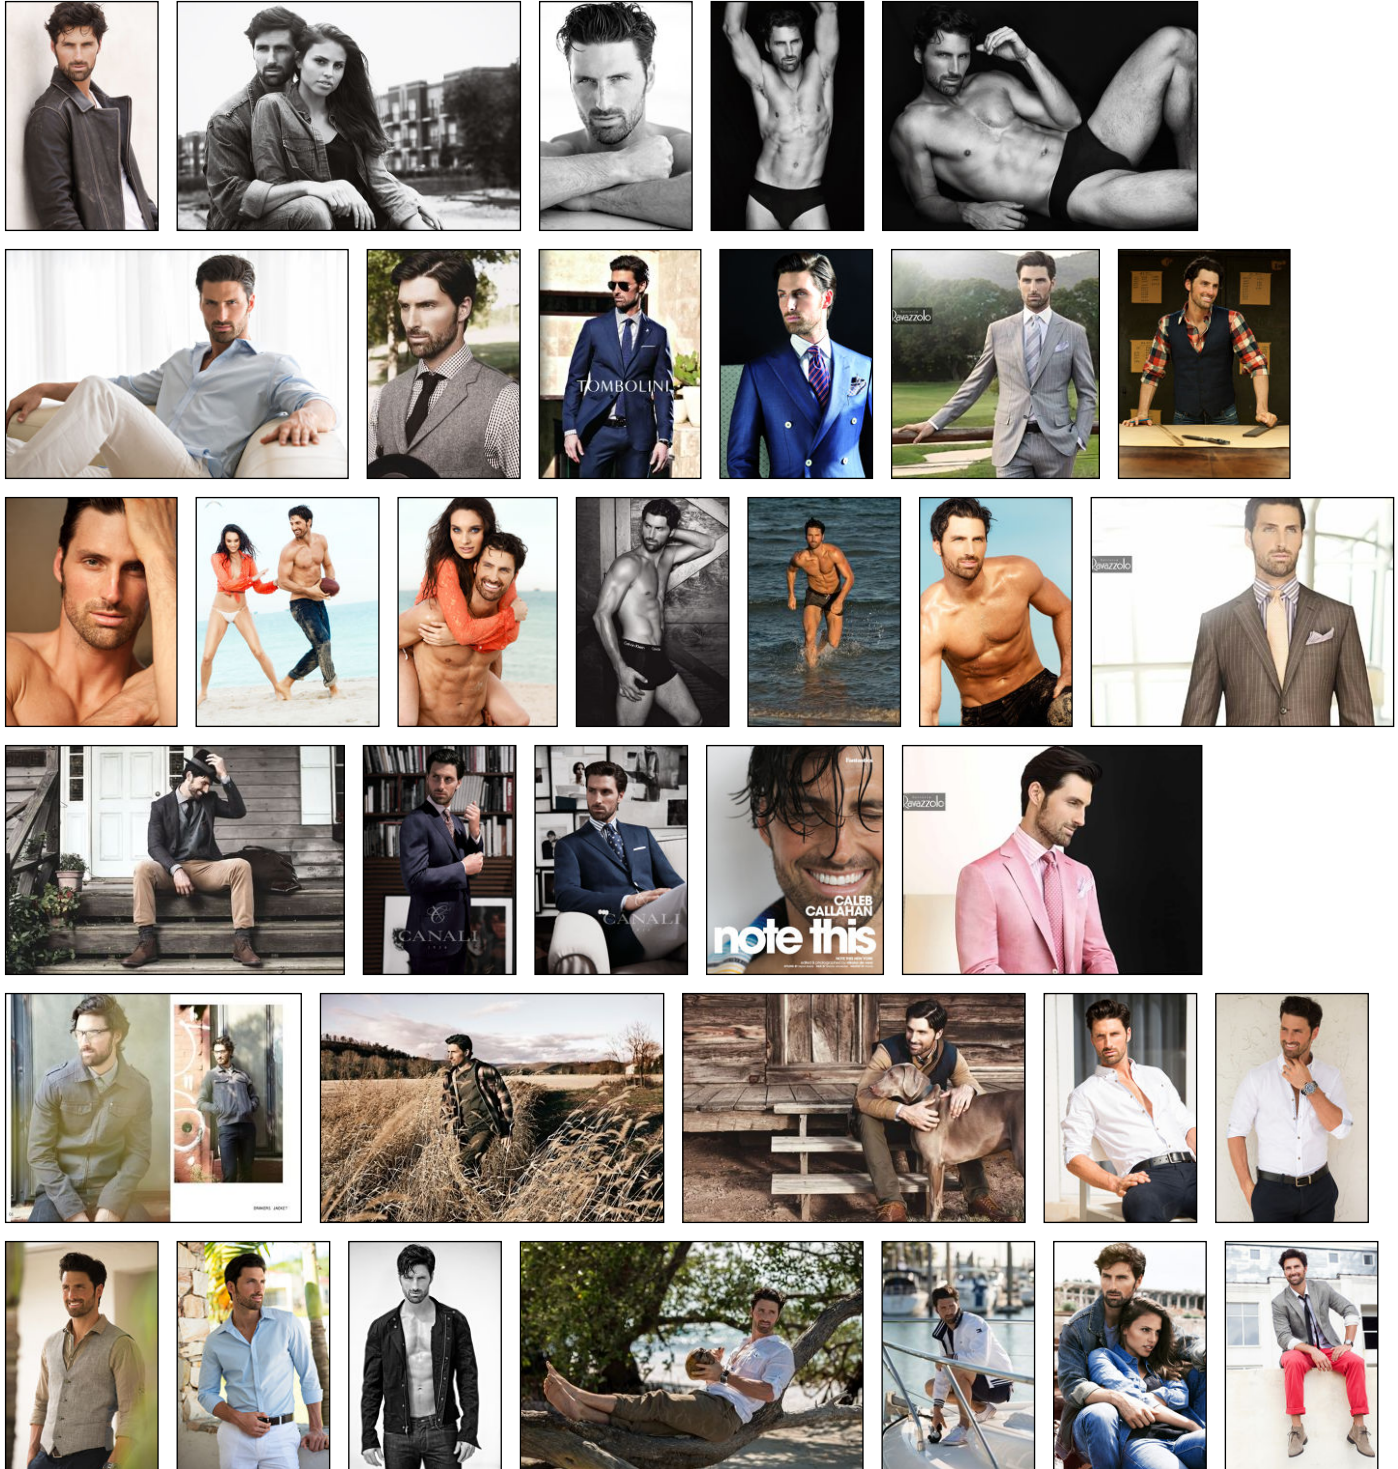

CHOSEN MODEL MANAGEMENT CALEB CALLAHAN

HEIGHT: 6'2" HAIR: BLACK EYES: BLUE SUIT: 40" LENGTH: L SHIRT: 14.5" SLEEVE: 34" WAIST: 32" INSEAM: 34" SHOE: 12

CHOSEN MODEL MANAGEMENT
CALEB CALLAHAN

HEIGHT: 6'2" HAIR: BLACK EYES: BLUE SUIT: 40" LENGTH: L SHIRT: 14.5" SLEEVE: 34" WAIST: 32" INSEAM: 34" SHOE: 12