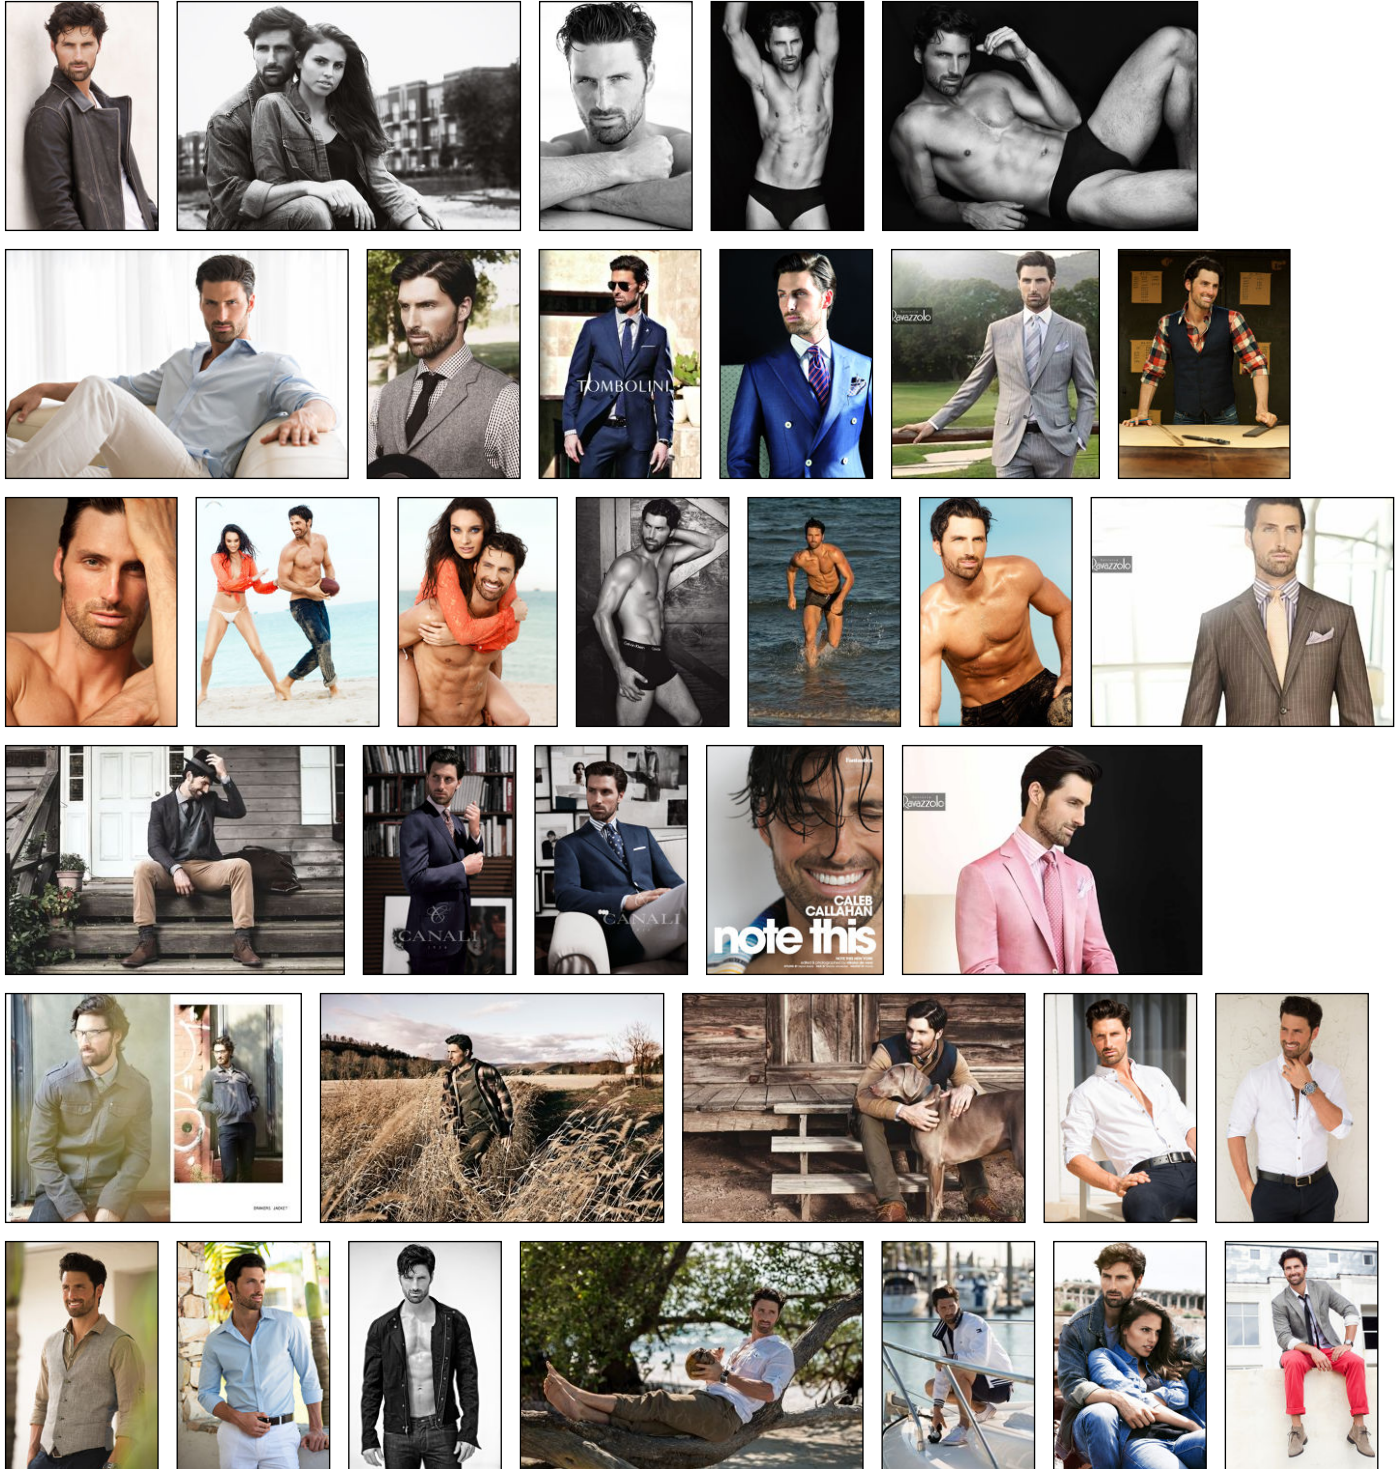

CHOSEN MODEL MANAGEMENT
CALEB CALLAHAN

HEIGHT: 6'2" HAIR: BLACK EYES: BLUE SUIT: 40" LENGTH: L SHIRT: 14.5" SLEEVE: 34" WAIST: 32" INSEAM: 34" SHOE: 12

CHOSEN MODEL MANAGEMENT
CALEB CALLAHAN

HEIGHT: 6'2" HAIR: BLACK EYES: BLUE SUIT: 40" LENGTH: L SHIRT: 14.5" SLEEVE: 34" WAIST: 32" INSEAM: 34" SHOE: 12