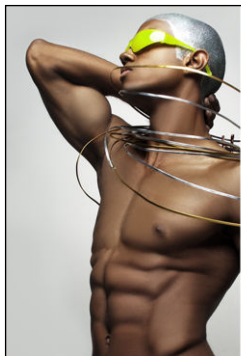

CHOSEN MODEL MANAGEMENT  
**RAY BING**

HEIGHT: 6'1" HAIR: BLACK EYES: BROWN SUIT: 40" LENGTH: L SHIRT: 15" SLEEVE: 36" WAIST: 29" INSEAM: 33" SHOE: 11.5

CHOSEN MODEL MANAGEMENT  
**RAY BING**

HEIGHT: 6'1" HAIR: BLACK EYES: BROWN SUIT: 40" LENGTH: L SHIRT: 15" SLEEVE: 36" WAIST: 29" INSEAM: 33" SHOE: 11.5

CHOSEN MODEL MANAGEMENT  
**RAY BING**

HEIGHT: 6'1" HAIR: BLACK EYES: BROWN SUIT: 40" LENGTH: L SHIRT: 15" SLEEVE: 36" WAIST: 29" INSEAM: 33" SHOE: 11.5