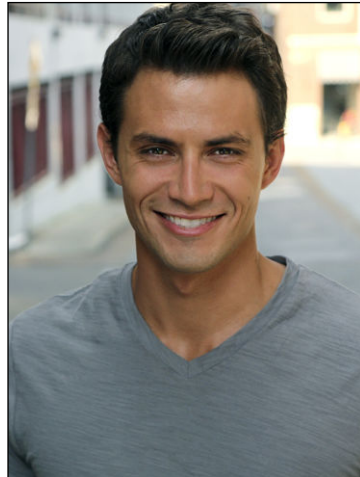

CHOSEN MODEL MANAGEMENT
CHRISTOPHER HAGAN

HEIGHT: 6'1" HAIR: BROWN EYES: BROWN SUIT: 42" LENGTH: L SHIRT: 15.5" WAIST: 31" INSEAM: 32" SHOE: 12

CHOSEN MODEL MANAGEMENT

CHRISTOPHER HAGAN

HEIGHT: 6'1" HAIR: BROWN EYES: BROWN SUIT: 42" LENGTH: L SHIRT: 15.5" WAIST: 31" INSEAM: 32" SHOE: 12