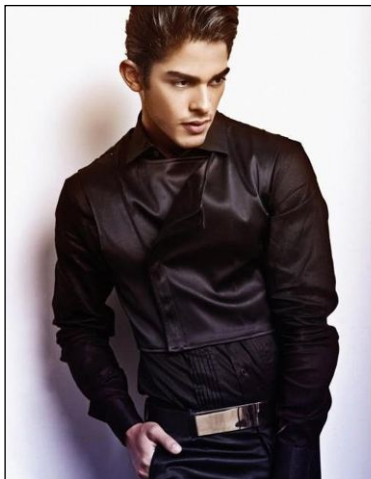

CHOSEN MODEL MANAGEMENT  
**WIL ALEMAN**

HEIGHT: 6'1" HAIR: BLACK EYES: BROWN SUIT: 39" LENGTH: L WAIST: 32" INSEAM: 33" SHOE: 11

# CHOSEN MODEL MANAGEMENT WIL ALEMAN

HEIGHT: 6'1" HAIR: BLACK EYES: BROWN SUIT: 39" LENGTH: L WAIST: 32" INSEAM: 33" SHOE: 11

CHOSEN MODEL MANAGEMENT  
**WIL ALEMAN**

HEIGHT: 6'1" HAIR: BLACK EYES: BROWN SUIT: 39" LENGTH: L WAIST: 32" INSEAM: 33" SHOE: 11