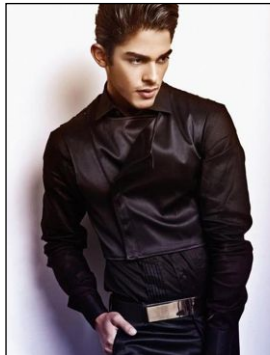

CHOSEN MODEL MANAGEMENT
WIL ALEMAN

HEIGHT: 6'1" HAIR: BLACK EYES: BROWN SUIT: 39" LENGTH: L WAIST: 32" INSEAM: 33" SHOE: 11

CHOSEN MODEL MANAGEMENT
WIL ALEMAN

HEIGHT: 6'1" HAIR: BLACK EYES: BROWN SUIT: 39" LENGTH: L WAIST: 32" INSEAM: 33" SHOE: 11