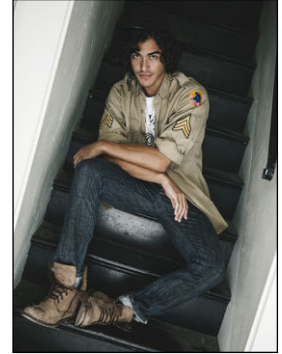

CHOSEN MODEL MANAGEMENT
WIL ALEMAN

HEIGHT: 6'1" HAIR: BLACK EYES: BROWN SUIT: 39" LENGTH: L WAIST: 32" INSEAM: 33" SHOE: 11

CHOSEN MODEL MANAGEMENT
WIL ALEMAN

HEIGHT: 6'1" HAIR: BLACK EYES: BROWN SUIT: 39" LENGTH: L WAIST: 32" INSEAM: 33" SHOE: 11