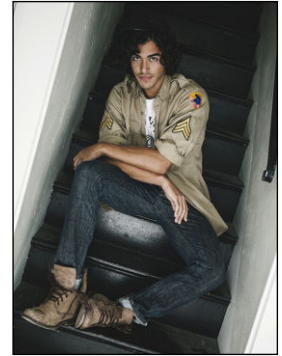

CHOSEN MODEL MANAGEMENT
WIL ALEMAN

HEIGHT: 6'1" HAIR: BLACK EYES: BROWN SUIT: 39" LENGTH: L WAIST: 32" INSEAM: 33" SHOE: 11

CHOSEN MODEL MANAGEMENT
WIL ALEMAN

HEIGHT: 6'1" HAIR: BLACK EYES: BROWN SUIT: 39" LENGTH: L WAIST: 32" INSEAM: 33" SHOE: 11